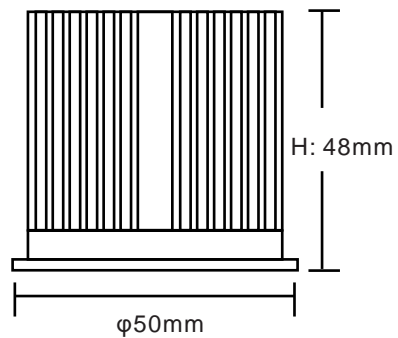

A-UNIQUE

ASIA UNIQUE LED LIGHTING CO., LTD

LED Module 2 Power + 4-CCT

AU03 Series