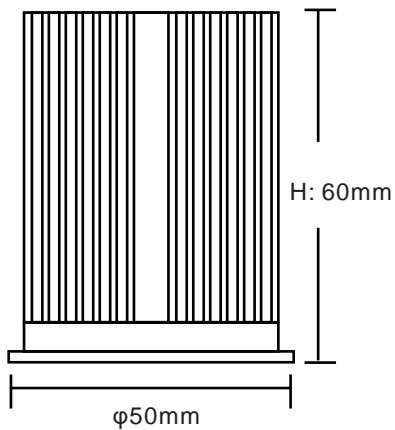

A-UNIQUE

ASIA UNIQUE LED LIGHTING CO., LTD

LED Module 2 Power + 4-CCT

AU03 Series