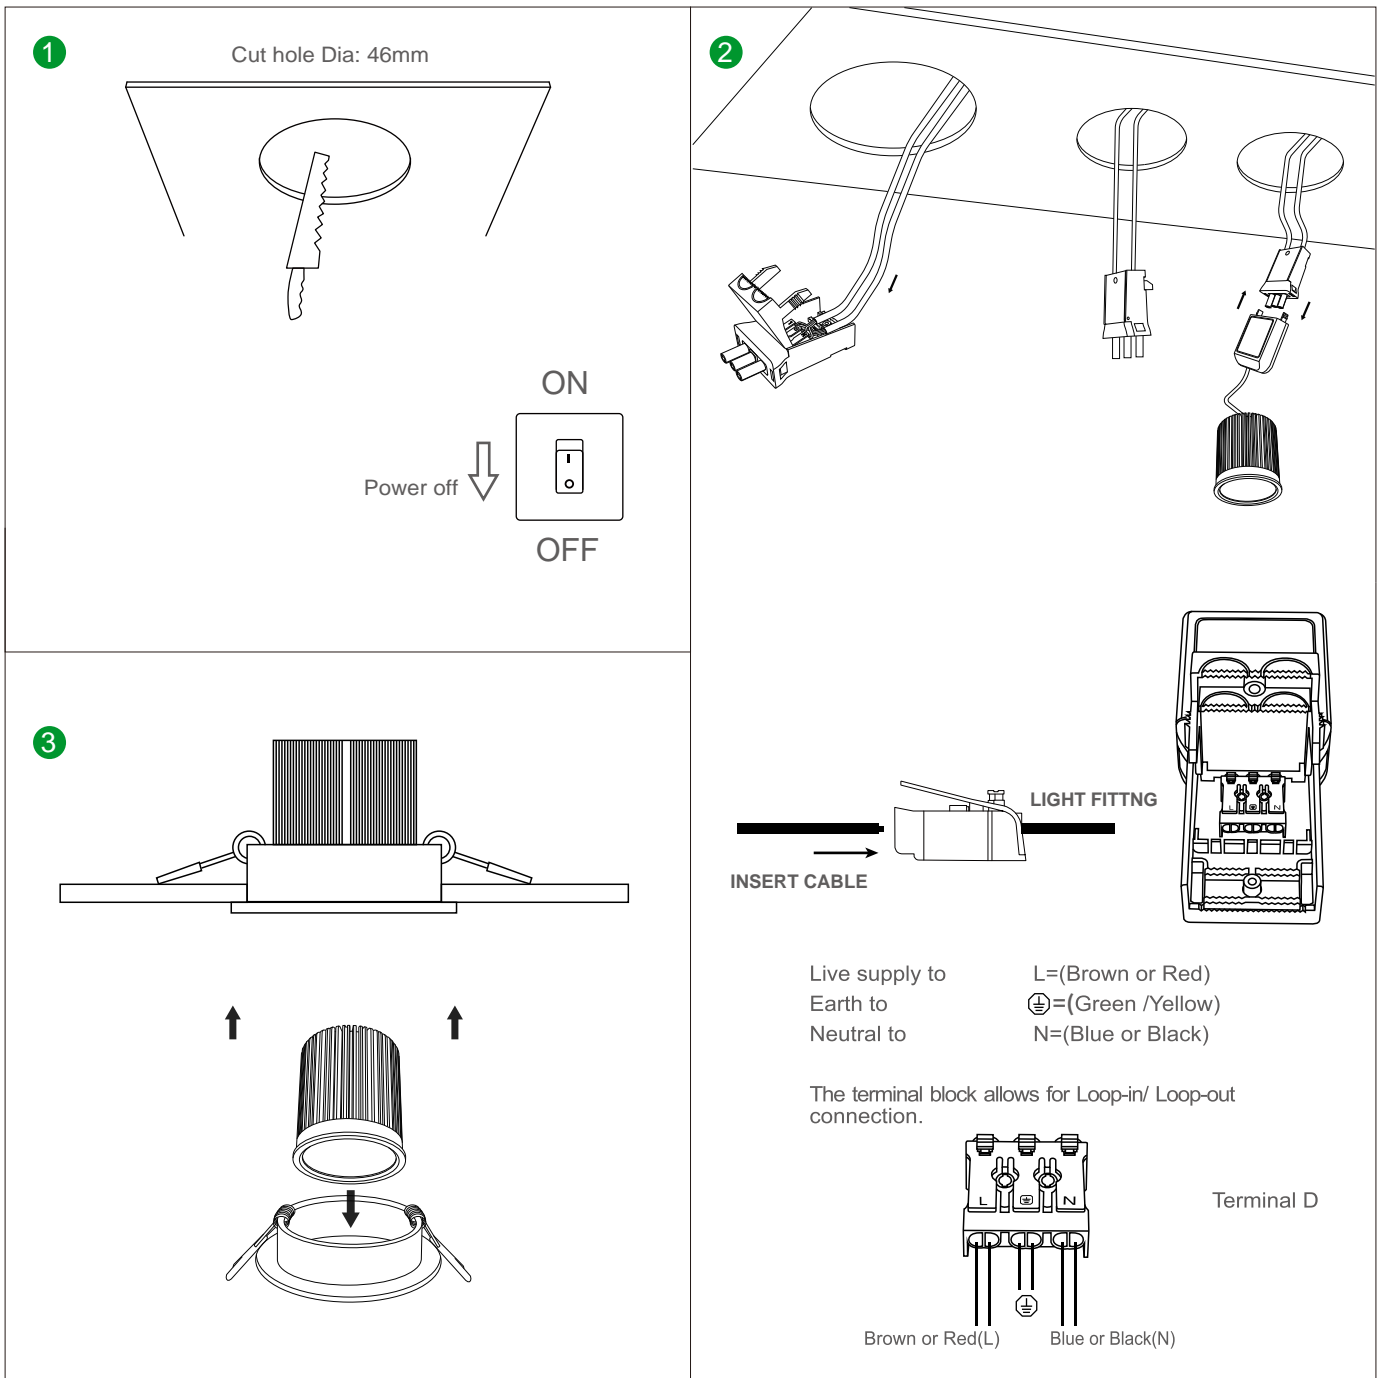

Installation Instructions

Please Note :

- Turn off and isolate the electrical supply before connecting this fitting to the building wires.
- Must be installed, or connected by licenced electrician.
- The Luminaires are intended for indoor use only.

Applications:

- Hospitality applications
- Residential applications
- Office Buildings
- Hotels
- Shopping Malls
- Supermarkets