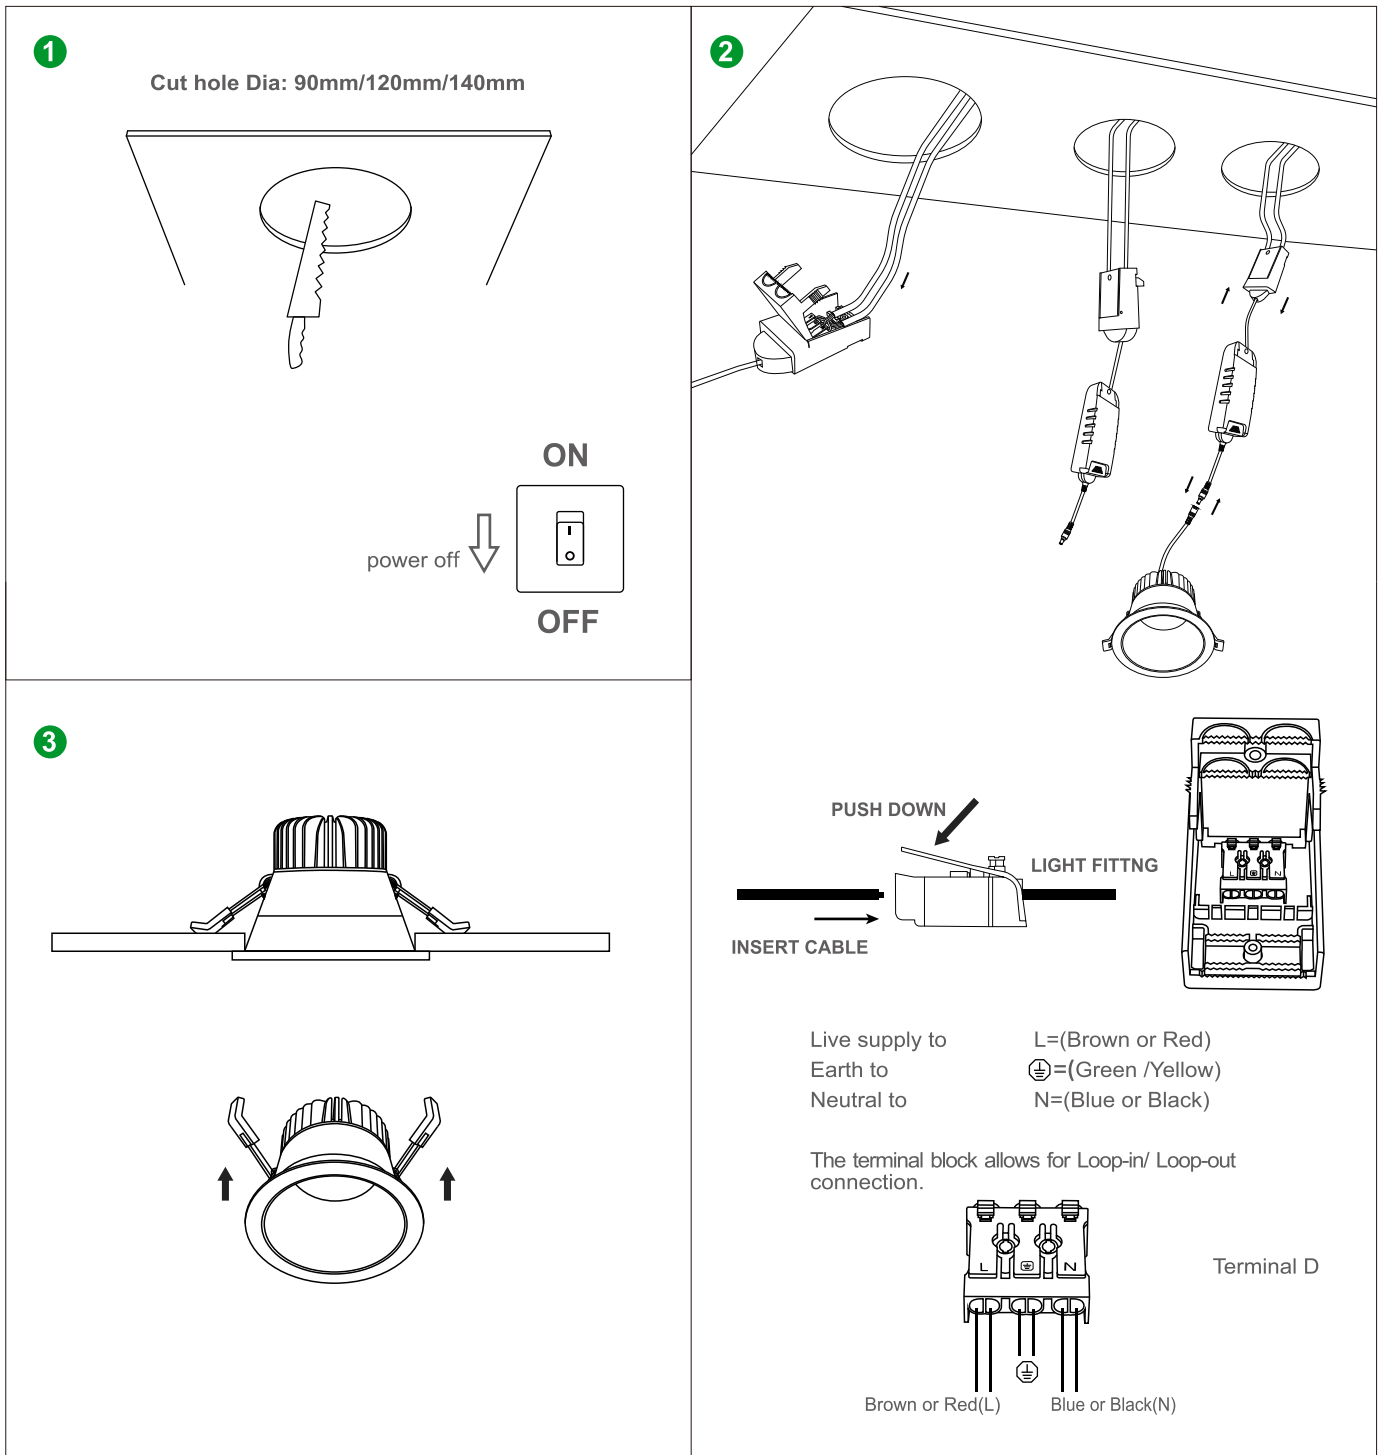

Technical Specifications

Model No.	AU66-DL0720-3C		
Dimension(mm)	Ø 110*H90mm	Ø 135*H90mm	Ø 160*H90mm
Cutout(mm)	90-100	115-125	140-150
wattage(W)	10W-15W-20W selectable		
Input Voltage(v)	AC200~240V		
Light Source	SMD2835		
SDCM	<6		
3 CCT(K)	3000K-4000K-6000K Switchable		
Luminous Flux (lm)±5%	7W@840lm/15W@1500lm		
CRI	>80Ra		
Beam Angle(°)	90°	100°	120°
Tilttable	/		
Driver option	A-unique Driver, Non-Dimmable, Flicke Free		
Fire Rated	/		
Protection Class	Class I		
Degree of protection(IP)	IP44		
Material	Housing	aluminum	
	Diffuser	PC	
Color	Outer Rings	black/white	
	inside reflectors	black/white /Silver polished / Gold Polished /gun black/silver plating.0ther colors as required	
	Radiator	Black/white	
L70	>54000Hrs		
Operation Temp. °C	-20~ 45°C		
Installation	Recessed Mount		
Certificates	UKCA,CE, Rohs, SAA & C-tick		
Warranty	3 Years		

Installation Instructions

Please Note :

- * Turn off and isolate the electrical supply before connecting this fitting to the building wires.
- * Must be installed, or connected by licenced electrician.
- * The Luminaires are intended for indoor use only.