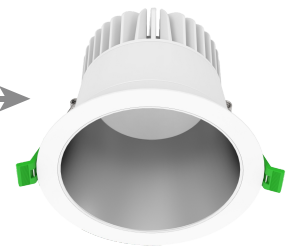

A-UNIQUE

ASIA UNIQUE LED LIGHTING CO., LTD

LED Downlight Select 3 Power + 3 CCT

AU66-DL Series

LED Module

out-ring

inside reflectors

Product display

General Features:

- 3Power: The required brightness 10W-15W-20W can be easily select, DIP switches can be adjusted on the driver.
- 3CCT: The desired colour temperatures 3000 K- 4000K-6000K can be selected from the light driver.
- A-unique Driver,our own developed driver is rare and competitive
- Non-Dimmable
- Flicker Free Driver: For better visual comfort
- Three open diameter outer rings are optional & Two color options
- Interchangeable inside reflectors are available in black/white Silver polished / Gold Polished /gun black/silver plating. Other colors as required
- IP44 Rated
- UKCA, CE , RoHS approved, Complies with new ERP regulation
- 3 years warranty

Technical Specifications

Model No.	AU66-DL0720-3C		
Dimension(mm)	Ø 110*H90mm	Ø 135*H90mm	Ø 160*H90mm
Cutout(mm)	90-100	115-125	140-150
wattage(W)	10W-15W-20W selectable		
Input Voltage(v)	AC200~240V		
Light Source	SMD2835		
SDCM	<6		
3 CCT(K)	3000K-4000K-6000K Switchable		
Luminous Flux (lm)±5%	7W@840lm/15W@1500lm		
CRI	>80Ra		
Beam Angle(°)	90°	100°	120°
Tilttable	/		
Driver option	A-unique Driver, Non-Dimmable, Flicke Free		
Fire Rated	/		
Protection Class	Class I		
Degree of protection(IP)	IP44		
Material	Housing	aluminum	
	Diffuser	PC	
Color	Outer Rings	black/white	
	inside reflectors	black/white /Silver polished / Gold Polished /gun black/silver plating.0ther colors as required	
	Radiator	Black/white	
L70	>54000Hrs		
Operation Temp. °C	-20~ 45°C		
Installation	Recessed Mount		
Certificates	UKCA,CE, Rohs, SAA & C-tick		
Warranty	3 Years		