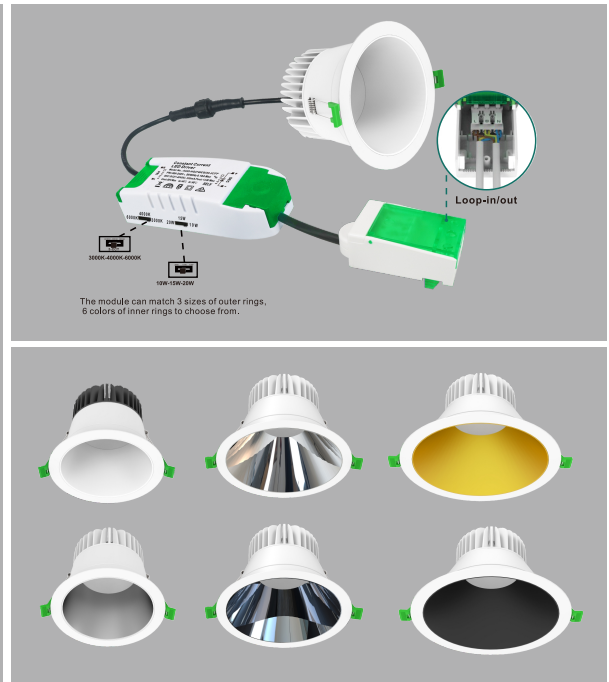

A-UNIQUE

ASIA UNIQUE LED LIGHTING CO., LTD

LED Downlight Select 3 Power + 3 CCT

AU66-DL Series

LED Module

out-ring

inside reflectors

Product display

General Features:

- 3Power: The required brightness 10W-15W-20W can be easily select, DIP switches can be adjusted on the driver.
- 3CCT: The desired colour temperatures 3000 K- 4000K-6000K can be selected from the light driver.
- A-unique Driver,our own developed driver is rare and competitive
- Non-Dimmable
- Flicker Free Driver: For better visual comfort
- Three open diameter outer rings are optional & Two color options
- Interchangeable inside reflectors are available in black/white Silver polished / Gold Polished /gun black/silver plating. Other colors as required
- IP44 Rated
- UKCA, CE , RoHS approved, Complies with new ERP regulation
- 3 years warranty

Technical Specifications

Model No.	AU66-DL0720-3C		
Dimension(mm)	Ø 110*H90mm	Ø 135*H90mm	Ø 160*H90mm
Cutout(mm)	90-100	115-125	140-150
wattage(W)	10W-15W-20W selectable		
Input Voltage(v)	AC200~240V		
Light Source	SMD2835		
SDCM	<6		
3 CCT(K)	3000K-4000K-6000K Switchable		
Luminous Flux (lm)±5%	7W@840lm/15W@1500lm		
CRI	>80Ra		
Beam Angle(°)	90°	100°	120°
Tilttable	/		
Driver option	A-unique Driver, Non-Dimmable, Flicke Free		
Fire Rated	/		
Protection Class	Class I		
Degree of protection(IP)	IP44		
Material	Housing	aluminum	
	Diffuser	PC	
Color	Outer Rings	black/white	
	inside reflectors	black/white /Silver polished / Gold Polished /gun black/silver plating.0ther colors as required	
	Radiator	Black/white	
L70	>54000Hrs		
Operation Temp. °C	-20~ 45°C		
Installation	Recessed Mount		
Certificates	UKCA,CE, Rohs, SAA & C-tick		
Warranty	3 Years		