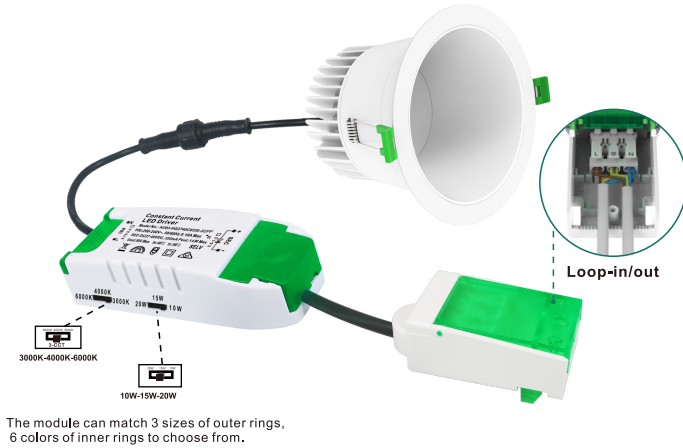

A-UNIQUE

ASIA UNIQUE LED LIGHTING CO., LTD

LED Downlight Select 3 Power + 3 CCT

AU66-DL Series

LED Module

out-ring

inside reflectors

Product display

General Features:

- 3Power: The required brightness 10W-15W-20W can be easily select, DIP switches can be adjusted on the driver.
- 3CCT: The desired colour temperatures 3000 K- 4000K-6000K can be selected from the light driver.
- A-unique Driver,our own developed driver is rare and competitive
- Non-Dimmable
- Flicker Free Driver: For better visual comfort
- Three open diameter outer rings are optional & Two color options
- Interchangeable inside reflectors are available in black/white Silver polished / Gold Polished /gun black/silver plating. Other colors as required
- IP44 Rated
- UKCA, CE , RoHS approved, Complies with new ERP regulation
- 3 years warranty

Technical Specifications

Model No.	AU66-DL0720-3C		
Dimension(mm)	Ø 110*H90mm	Ø 135*H90mm	Ø 160*H90mm
Cutout(mm)	90-100	115-125	140-150
wattage(W)	10W-15W-20W selectable		
Input Voltage(v)	AC200~240V		
Light Source	SMD2835		
SDCM	<6		
3 CCT(K)	3000K-4000K-6000K Switchable		
Luminous Flux (lm)±5%	7W@840lm/15W@1500lm		
CRI	>80Ra		
Beam Angle(°)	90°	100°	120°
Tilttable	/		
Driver option	A-unique Driver, Non-Dimmable, Flicke Free		
Fire Rated	/		
Protection Class	Class I		
Degree of protection(IP)	IP44		
Material	Housing	aluminum	
	Diffuser	PC	
Color	Outer Rings	black/white	
	inside reflectors	black/white /Silver polished / Gold Polished /gun black/silver plating.0ther colors as required	
	Radiator	Black/white	
L70	>54000Hrs		
Operation Temp. °C	-20~ 45°C		
Installation	Recessed Mount		
Certificates	UKCA,CE, Rohs, SAA & C-tick		
Warranty	3 Years		