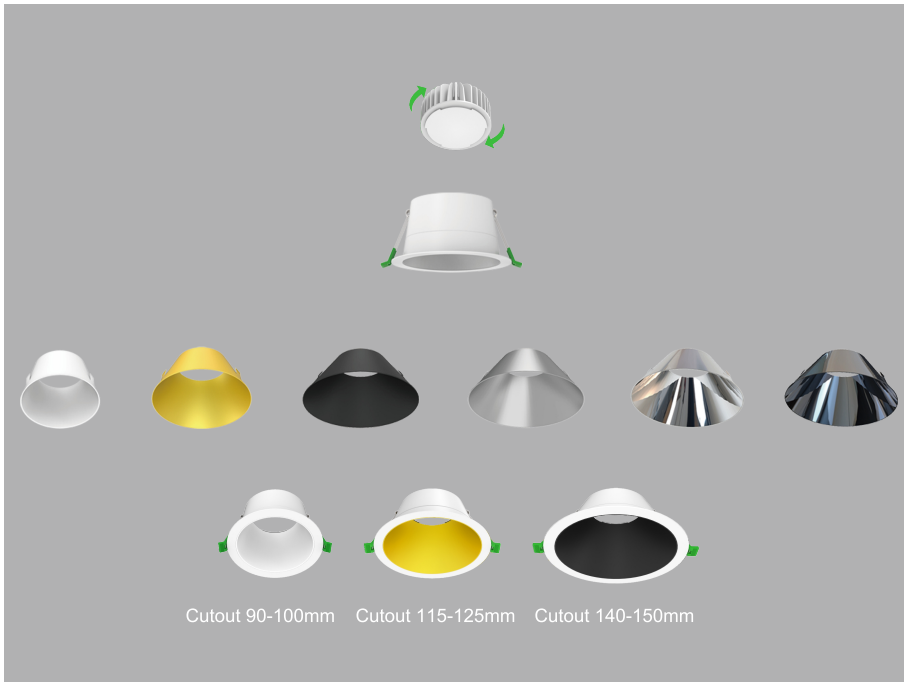

A-UNIQUE

ASIA UNIQUE LED LIGHTING CO., LTD

LED Downlight Select 3 Power + 3 CCT

AU66-DL Series

LED Module

out-ring

inside reflectors

Product display

General Features:

- 3Power: The required brightness 10W-15W-20W can be easily select, DIP switches can be adjusted on the driver.
- 3CCT: The desired colour temperatures 3000 K- 4000K-6000K can be selected from the light driver.
- A-unique Driver,our own developed driver is rare and competitive
- Non-Dimmable
- Flicker Free Driver: For better visual comfort
- Three open diameter outer rings are optional & Two color options
- Interchangeable inside reflectors are available in black/white Silver polished / Gold Polished /gun black/silver plating. Other colors as required
- IP44 Rated
- UKCA, CE , RoHS approved, Complies with new ERP regulation
- 3 years warranty

Technical Specifications

Model No.	AU66-DL0720-3C		
Dimension(mm)	Ø 110*H90mm	Ø 135*H90mm	Ø 160*H90mm
Cutout(mm)	90-100	115-125	140-150
wattage(W)	10W-15W-20W selectable		
Input Voltage(v)	AC200~240V		
Light Source	SMD2835		
SDCM	<6		
3 CCT(K)	3000K-4000K-6000K Switchable		
Luminous Flux (lm)±5%	7W@840lm/15W@1500lm		
CRI	>80Ra		
Beam Angle(°)	90°	100°	120°
Tilttable	/		
Driver option	A-unique Driver, Non-Dimmable, Flicke Free		
Fire Rated	/		
Protection Class	Class I		
Degree of protection(IP)	IP44		
Material	Housing	aluminum	
	Diffuser	PC	
Color	Outer Rings	black/white	
	inside reflectors	black/white /Silver polished / Gold Polished /gun black/silver plating.0ther colors as required	
	Radiator	Black/white	
L70	>54000Hrs		
Operation Temp. °C	-20~ 45°C		
Installation	Recessed Mount		
Certificates	UKCA,CE, Rohs, SAA & C-tick		
Warranty	3 Years		

Packing information

Model Number	Weight/Luminaire (kg)	QTY/BOX (pcs)	Inner Box Siz (mm)	Weight/Box (kg)	QTY/CTN (pcs)	Carton Siz	Weight/CTN (kg)	QTY/20GP (PCS)	QTY/40GP (PCS)	QTY/40HQ (PCS)
AU66-DL0720-3C	0.23	1	100*100*85	0.28	48	41*31.5*36	14.50	29184	58752	67104