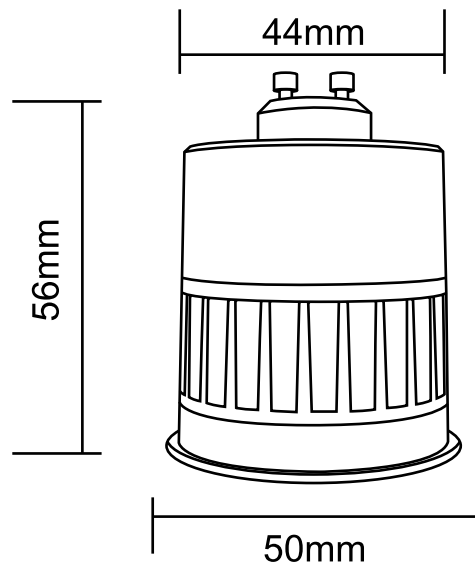

A-UNIQUE

ASIA UNIQUE LED LIGHTING CO., LTD

LED GU10 2 Power + 3-CCT

AU337 Series