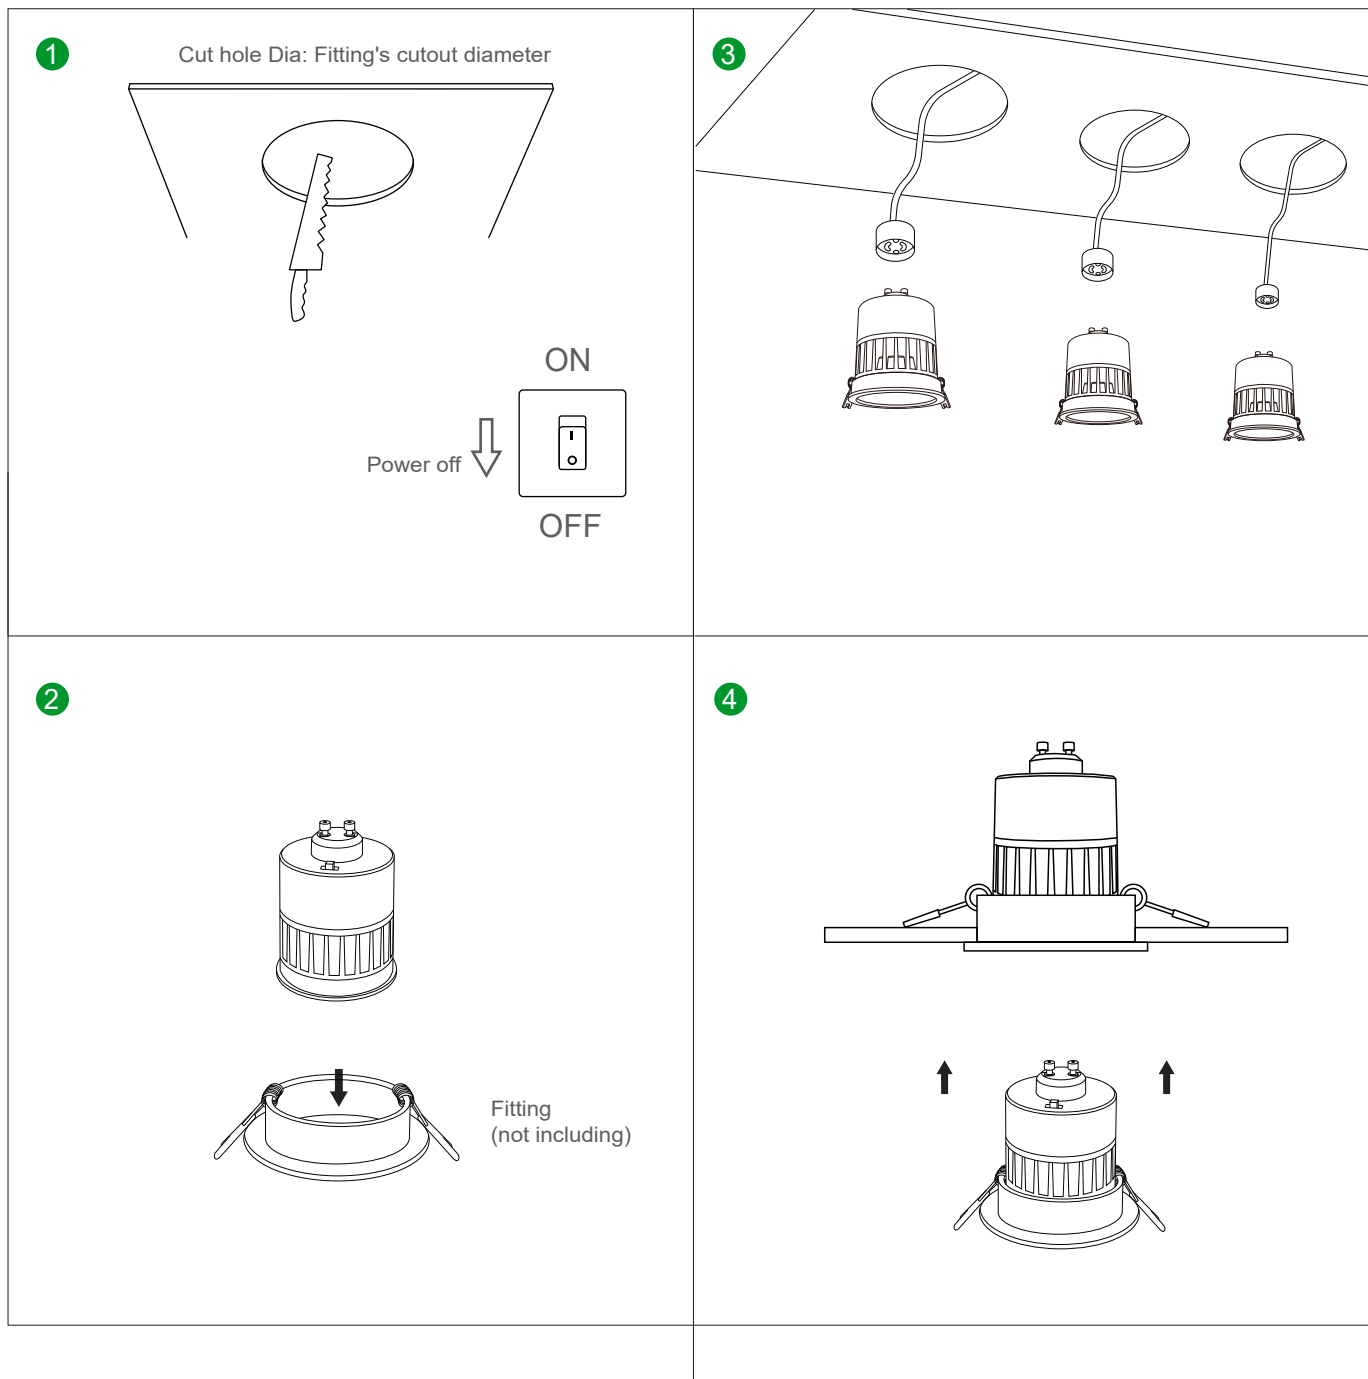

Installation Instructions

Please Note :

- Turn off and isolate the electrical supply before connecting this fitting to the building wires.
- Must be installed, or connected by licenced electrician.
- The Luminaires are intended for indoor use only.

Applications :

- Hospitality applications
- Residential applications
- Office Buildings
- Hotels
- Shopping Malls
- Supermarkets