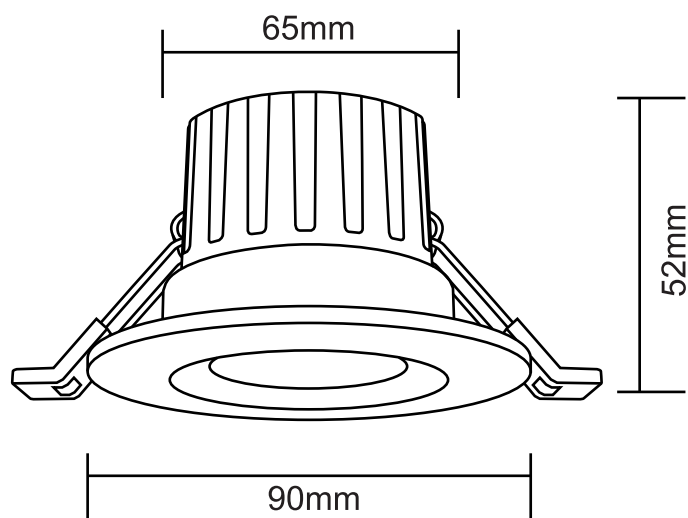

A-UNIQUE

ASIA UNIQUE LED LIGHTING CO., LTD

LED Downlight 2 Power + 4 CCT

Versatile IX Series

General Features:

- Dual wattage control: 5W / 8W selectable
- 4CCT: 2700K 3000K 4000K 6000K selectable via switch
- Interchangeable bezel: Round or Square, Can be white / black polished silver /brushed chrome
- Flicker Free Driver: For better visual comfort
- Triac Dimmable,Compatible to most branded dimmers, and C-bus2 system
- IP65 Rated for front portion
- CE and RoHS approved, Complies with new ERP regulation
- 3 years warranty

Technical Specifications

Model No.	AU39-DL0508-4C	
Dimension(mm)	Ø90*H52	
Cutout(mm)	65	
Wattage(w)	5W/8W selectable	
Input Voltage(v)	AC200~240V	
Light Source	SMD2835	
SDCM	<6	
4 CCT(K)	2700K- 3000K-4000K-6000K Switchable	
Luminous Flux (lm)±5%	5W (475-550lm) 8W (640-760lm)	
CRI	>80Ra	
Beam Angle(°)	60°	
Driver option	Triac Dimming, flicker free	
Fire Rated	Optional	
Protection Class	Class I	
Degree of protection(IP)	IP65 -front , IP20 - whole lamp	
Material	Housing	Plastic + Iron
	Diffuser	PC
Color	Bezel	white / black / silver / brushed chrome
	Housing	White
L70	>54000Hrs	
Operation Temp.(°C)	-20~ 45°C	
Installation	Recessed Mount	
Certificates	UKCA, CE, Rohs, SAA & C-tick	
Warranty	3 Years	

Packing information

Model Number	Weight/Luminaire (kg)	QTY/BOX (pcs)	Inner Box Size (mm)	Weight/Box (kg)	QTY/CTN (pcs)	Carton Size (cm)	Weight/CTN (kg)	QTY/20GP (PCS)	QTY/40GP (PCS)	QTY/40HQ (PCS)
AU39-DL0508-4C	0.23	1	100*100*85	0.28	48	41*31.5*36	14.50	29184	58752	67104