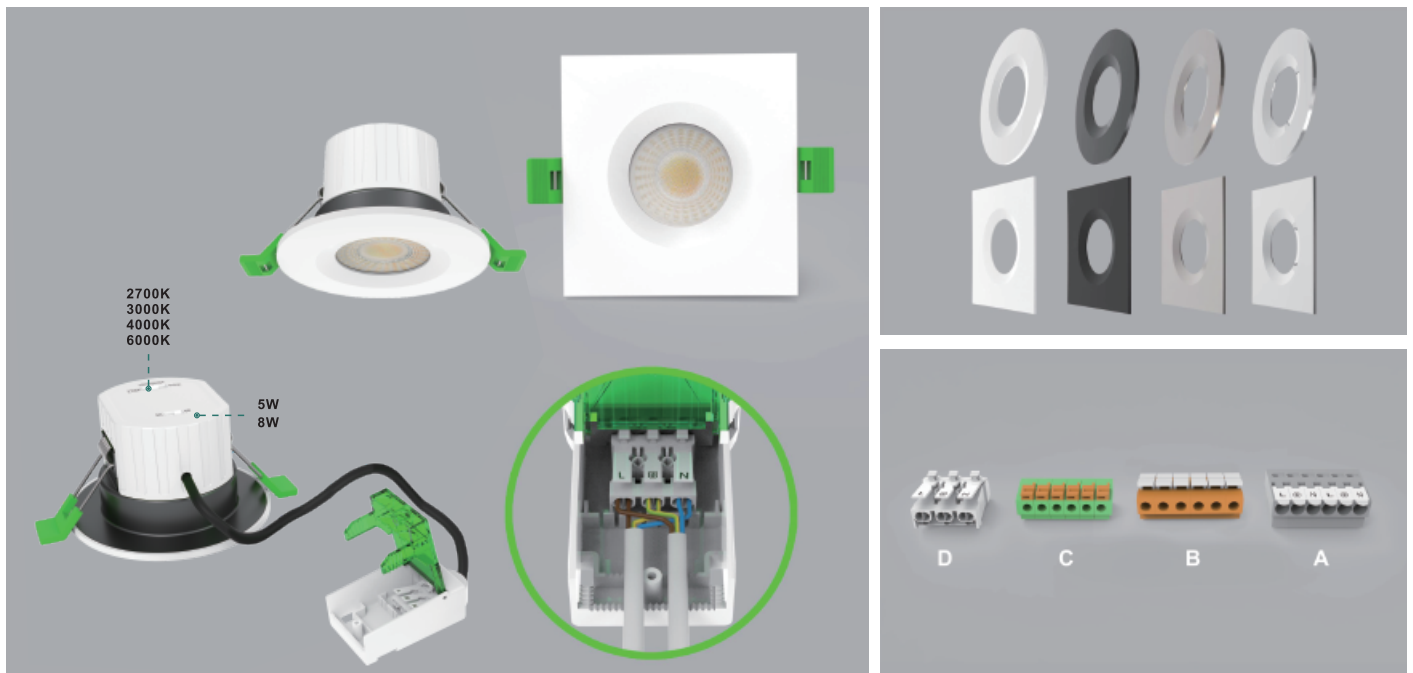

A-UNIQUE

ASIA UNIQUE LED LIGHTING CO., LTD

LED Downlight 2 Power + 4 CCT

Versatile IX Series

General Features:

- Dual wattage control: 5W / 8W selectable
- 4CCT: 2700K 3000K 4000K 6000K selectable via switch
- Interchangeable bezel: Round or Square, Can be white / black polished silver /brushed chrome
- Flicker Free Driver: For better visual comfort
- Triac Dimmable,Compatible to most branded dimmers, and C-bus2 system
- IP65 Rated for front portion
- CE and RoHS approved, Complies with new ERP regulation
- 3 years warranty

Technical Specifications

Model No.	AU39-DL0508-4C	
Dimension(mm)	Ø90*H52	
Cutout(mm)	65	
Wattage(w)	5W/8W selectable	
Input Voltage(v)	AC200~240V	
Light Source	SMD2835	
SDCM	<6	
4 CCT(K)	2700K- 3000K-4000K-6000K Switchable	
Luminous Flux (lm)±5%	5W (475-550lm) 8W (640-760lm)	
CRI	>80Ra	
Beam Angle(°)	60°	
Driver option	Triac Dimming, flicker free	
Fire Rated	Optional	
Protection Class	Class I	
Degree of protection(IP)	IP65 -front , IP20 - whole lamp	
Material	Housing	Plastic + Iron
	Diffuser	PC
Color	Bezel	white / black / silver / brushed chrome
	Housing	White
L70	>54000Hrs	
Operation Temp.(°C)	-20~ 45°C	
Installation	Recessed Mount	
Certificates	UKCA, CE, Rohs, SAA & C-tick	
Warranty	3 Years	

Packing information

Model Number	Weight/Luminaire (kg)	QTY/BOX (pcs)	Inner Box Size (mm)	Weight/Box (kg)	QTY/CTN (pcs)	Carton Size (cm)	Weight/CTN (kg)	QTY/20GP (PCS)	QTY/40GP (PCS)	QTY/40HQ (PCS)
AU39-DL0508-4C	0.23	1	100*100*85	0.28	48	41*31.5*36	14.50	29184	58752	67104