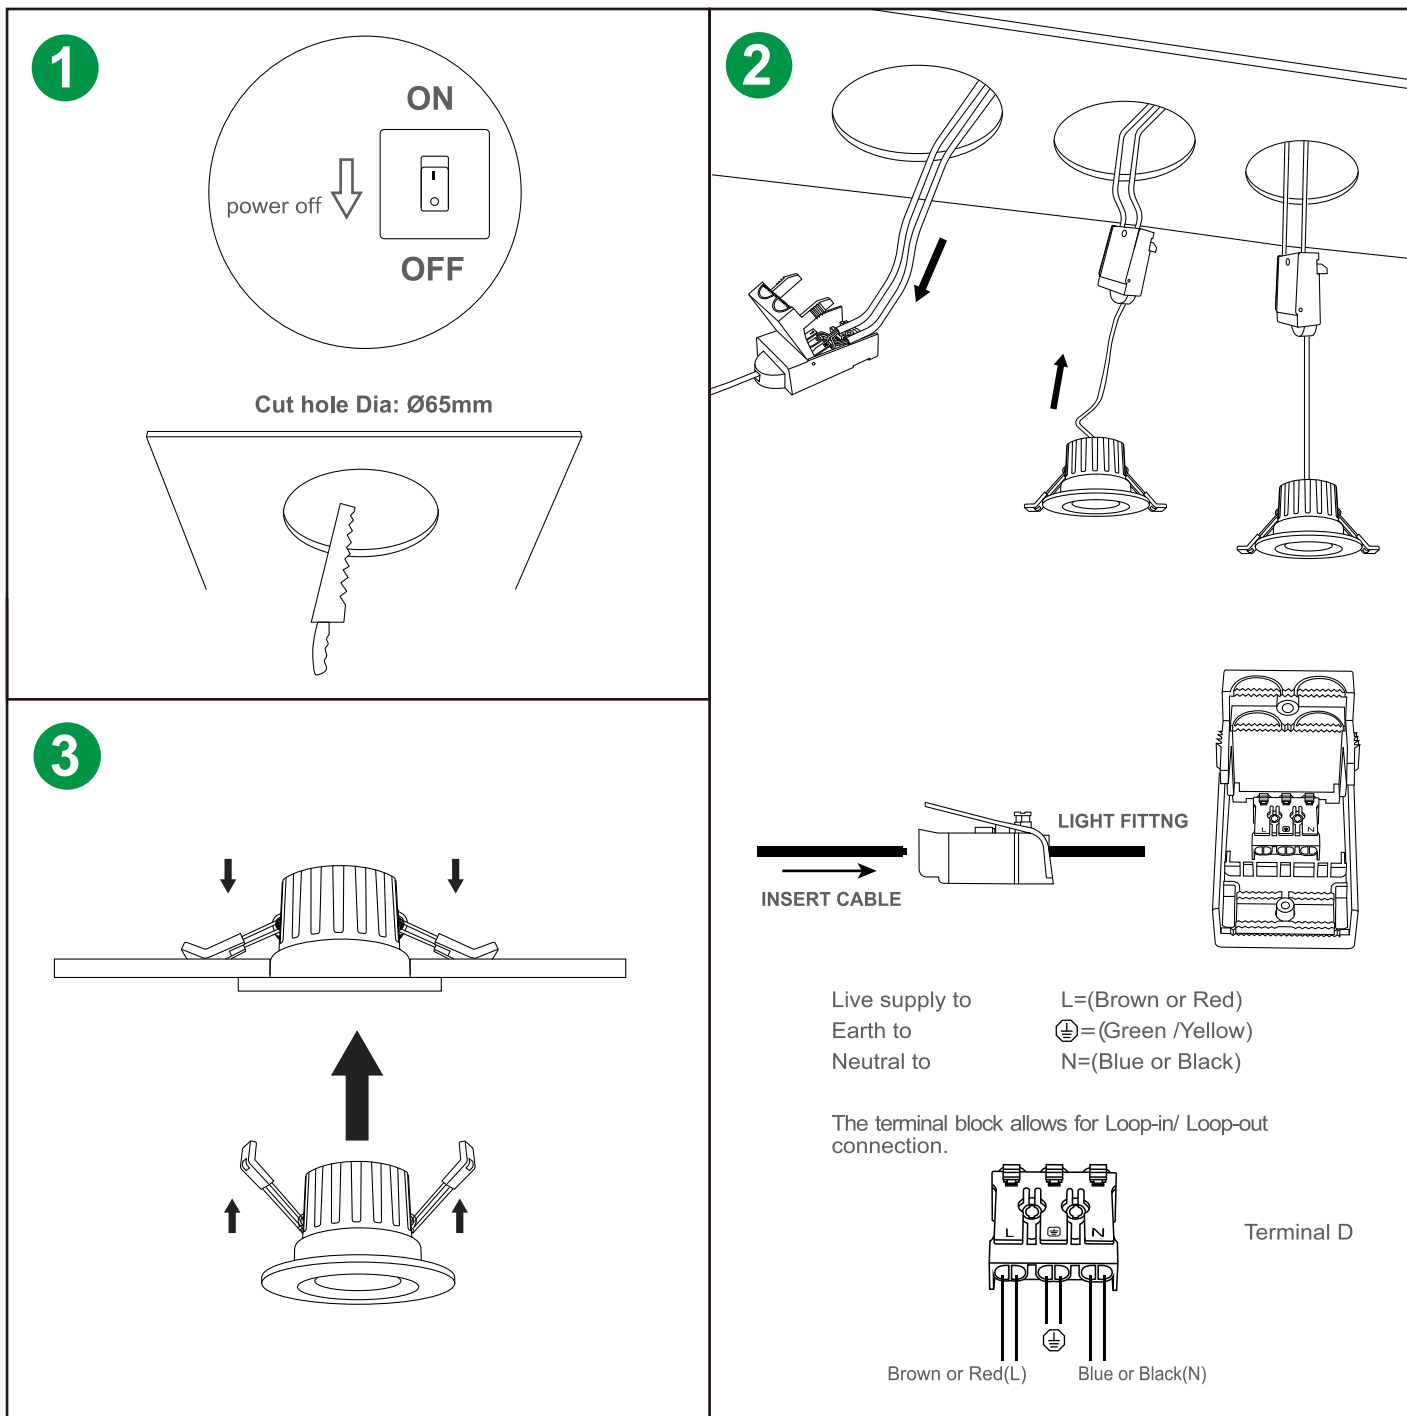

A-UNIQUE

ASIA UNIQUE LED LIGHTING CO., LTD

LED Downlight 2 Power + 4 CCT

Versatile IX Series

General Features:

- Dual wattage control: 5W / 8W selectable
- 4CCT: 2700K 3000K 4000K 6000K selectable via switch
- Interchangeable bezel: Round or Square, Can be white / black polished silver /brushed chrome
- Flicker Free Driver: For better visual comfort
- Triac Dimmable,Compatible to most branded dimmers, and C-bus2 system
- IP65 Rated for front portion
- CE and RoHS approved, Complies with new ERP regulation
- 3 years warranty

Technical Specifications

Model No.	AU39-DL0508-4C	
Dimension(mm)	Ø90*H52	
Cutout(mm)	65	
Wattage(w)	5W/8W selectable	
Input Voltage(v)	AC200~240V	
Light Source	SMD2835	
SDCM	<6	
4 CCT(K)	2700K- 3000K-4000K-6000K Switchable	
Luminous Flux (lm)±5%	5W (475-550lm) 8W (640-760lm)	
CRI	>80Ra	
Beam Angle(°)	60°	
Driver option	Triac Dimming, flicker free	
Fire Rated	Optional	
Protection Class	Class I	
Degree of protection(IP)	IP65 -front , IP20 - whole lamp	
Material	Housing	Plastic + Iron
	Diffuser	PC
Color	Bezel	white / black / silver / brushed chrome
	Housing	White
L70	>54000Hrs	
Operation Temp.(°C)	-20~ 45°C	
Installation	Recessed Mount	
Certificates	UKCA, CE, Rohs, SAA & C-tick	
Warranty	3 Years	

Installation Instructions

Please Note :

- * Turn off and isolate the electrical supply before connecting this fitting to the building wires.
- * Must be installed, or connected by licenced electrician.
- * The Luminaires are intended for indoor use only.