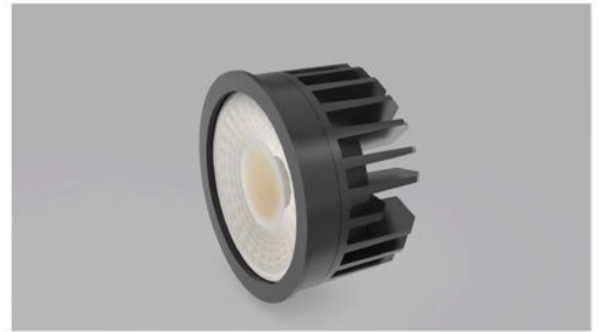

A-UNIQUE

ASIA UNIQUE LED LIGHTING CO., LTD

LED Module 2 Power + 4-CCT

AU337 Series

General Features:

- Dual power 4W / 6W switchable
- 4CCT: 2700K 3000K 4000K 6000K selectable via switch
- Flicker Free Driver: For better visual comfort
- Detachable LED Driver, Compatible with Wieland GST18i3 connector
- Triac dimming, compatible with most brand dimmers
- Slim design for shallow ceiling voids
- UKCA, CE , RoHS, SAA & C-tick approved
- Compliance with the latest European ERP regulations
- 3 years warranty

Technical Specifications

Model No.	AU337-DL0406-4C	
Dimension(mm)	Ø 50*30mm	
Cutout(mm)	/	
Wattage(w)	4W/6W switchable	
Input Voltage(v)	AC200~240V	
Light Source	SMD2835	
SDCM	<6	
4 CCT(K)	2700K- 3000K-4000K-6000K Switchable	
Luminous Flux (lm)±5%	4W (380-440lm) 6W(480-570lm)	
CRI	>80Ra (90Ra available by request)	
Beam Angle(°)	60° / 38°	
Tiltable	/	
Driver option	Triac Dimming, flicker free, Detachable, Compatible with Wieland GST18i3 connector	
Fire Rated	/	
Protection Class	Class I	
Degree of protection(IP)	IP40	
Material	Housing	Aluminum
	Diffuser	PC
Housing Color	White / Black	
L70	>54000Hrs	
Operation Temp.(°C)	-20~ 45°C	
Installation	Recessed Mount	
Certificates	UKCA, CE, Rohs, SAA & C-tick	
Warranty	3 Years	

Packing information

Model Number	Weight/Luminaire (kg)	QTY/BOX (pcs)	Inner Box Size (mm)	Weight/Box (kg)	QTY/CTN (pcs)	Carton Size (cm)	Weight/CTN (kg)	QTY/20GP (PCS)	QTY/40GP (PCS)	QTY/40HQ (PCS)
AU337-DL0406-4C	0.23	1	85*85*57	0.28	48	41*31.5*36	14.50	29184	58752	67104