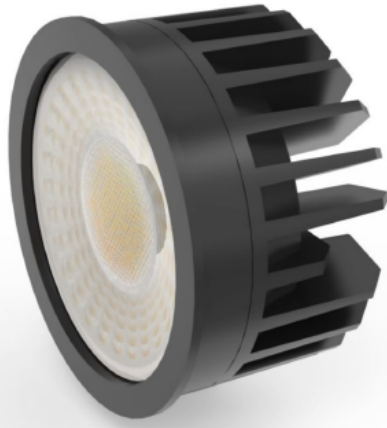

A-UNIQUE

ASIA UNIQUE LED LIGHTING CO., LTD

LED Module 2 Power + 4-CCT

AU337 Series

General Features:

- Dual power 4W / 6W switchable
- 4CCT: 2700K 3000K 4000K 6000K selectable via switch
- Flicker Free Driver: For better visual comfort
- Detachable LED Driver, Compatible with Wieland GST18i3 connector
- Triac dimming, compatible with most brand dimmers
- Slim design for shallow ceiling voids
- UKCA, CE , RoHS, SAA & C-tick approved
- Compliance with the latest European ERP regulations
- 3 years warranty

Technical Specifications

Model No.	AU337-DL0406-4C	
Dimension(mm)	Ø 50*30mm	
Cutout(mm)	/	
Wattage(w)	4W/6W switchable	
Input Voltage(v)	AC200~240V	
Light Source	SMD2835	
SDCM	<6	
4 CCT(K)	2700K- 3000K-4000K-6000K Switchable	
Luminous Flux (lm)±5%	4W (380-440lm) 6W(480-570lm)	
CRI	>80Ra (90Ra available by request)	
Beam Angle(°)	60° / 38°	
Tiltable	/	
Driver option	Triac Dimming, flicker free, Detachable, Compatible with Wieland GST18i3 connector	
Fire Rated	/	
Protection Class	Class I	
Degree of protection(IP)	IP40	
Material	Housing	Aluminum
	Diffuser	PC
Housing Color	White / Black	
L70	>54000Hrs	
Operation Temp.(°C)	-20~ 45°C	
Installation	Recessed Mount	
Certificates	UKCA, CE, Rohs, SAA & C-tick	
Warranty	3 Years	