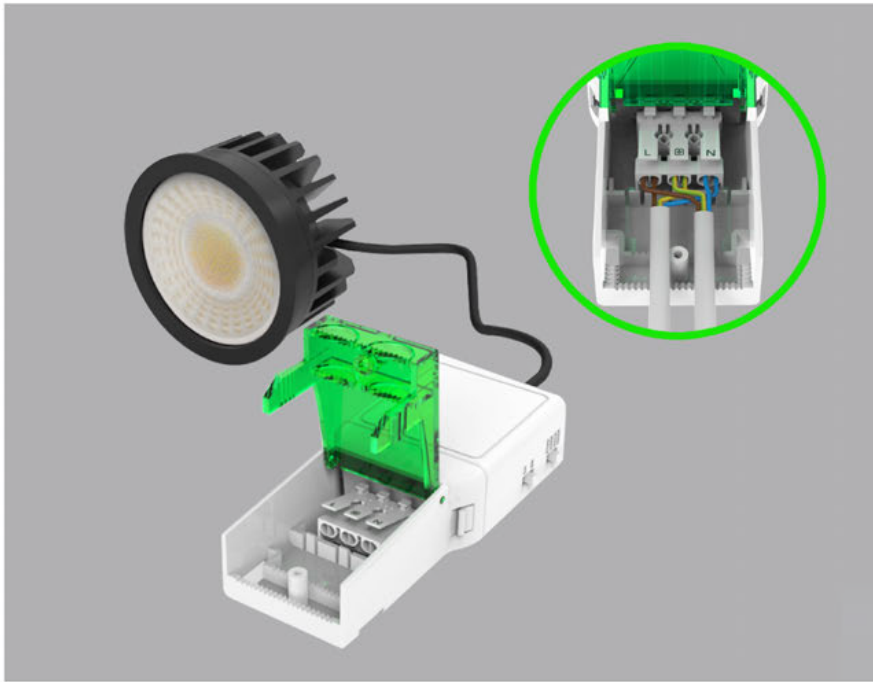

A-UNIQUE

ASIA UNIQUE LED LIGHTING CO., LTD

LED Module 2 Power + 4-CCT

AU337 Series

General Features:

- Dual power 4W / 6W switchable
- 4CCT: 2700K 3000K 4000K 6000K selectable via switch
- Flicker Free Driver: For better visual comfort
- Detachable LED Driver, Compatible with Wieland GST18i3 connector
- Triac dimming, compatible with most brand dimmers
- Slim design for shallow ceiling voids
- UKCA, CE , RoHS, SAA & C-tick approved
- Compliance with the latest European ERP regulations
- 3 years warranty

Technical Specifications

Model No.	AU337-DL0406-4C	
Dimension(mm)	Ø 50*30mm	
Cutout(mm)	/	
Wattage(w)	4W/6W switchable	
Input Voltage(v)	AC200~240V	
Light Source	SMD2835	
SDCM	<6	
4 CCT(K)	2700K- 3000K-4000K-6000K Switchable	
Luminous Flux (lm)±5%	4W (380-440lm) 6W(480-570lm)	
CRI	>80Ra (90Ra available by request)	
Beam Angle(°)	60° / 38°	
Tiltable	/	
Driver option	Triac Dimming, flicker free, Detachable, Compatible with Wieland GST18i3 connector	
Fire Rated	/	
Protection Class	Class I	
Degree of protection(IP)	IP40	
Material	Housing	Aluminum
	Diffuser	PC
Housing Color	White / Black	
L70	>54000Hrs	
Operation Temp.(°C)	-20~ 45°C	
Installation	Recessed Mount	
Certificates	UKCA, CE, Rohs, SAA & C-tick	
Warranty	3 Years	

Packing information

Model Number	Weight/Luminaire (kg)	QTY/BOX (pcs)	Inner Box Size (mm)	Weight/Box (kg)	QTY/CTN (pcs)	Carton Size (cm)	Weight/CTN (kg)	QTY/20GP (PCS)	QTY/40GP (PCS)	QTY/40HQ (PCS)
AU337-DL0406-4C	0.23	1	85*85*57	0.28	48	41*31.5*36	14.50	29184	58752	67104