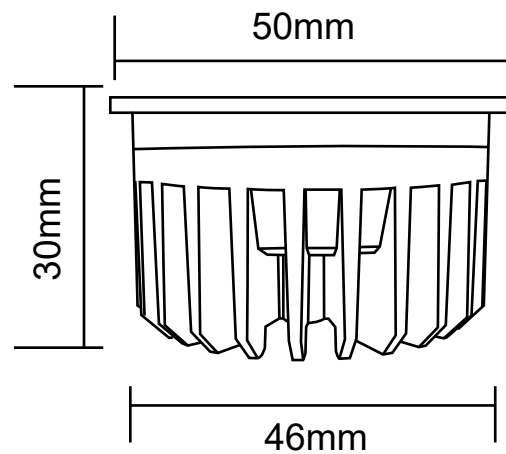

A-UNIQUE

ASIA UNIQUE LED LIGHTING CO., LTD

LED Module 2 Power + 4-CCT

AU337 Series