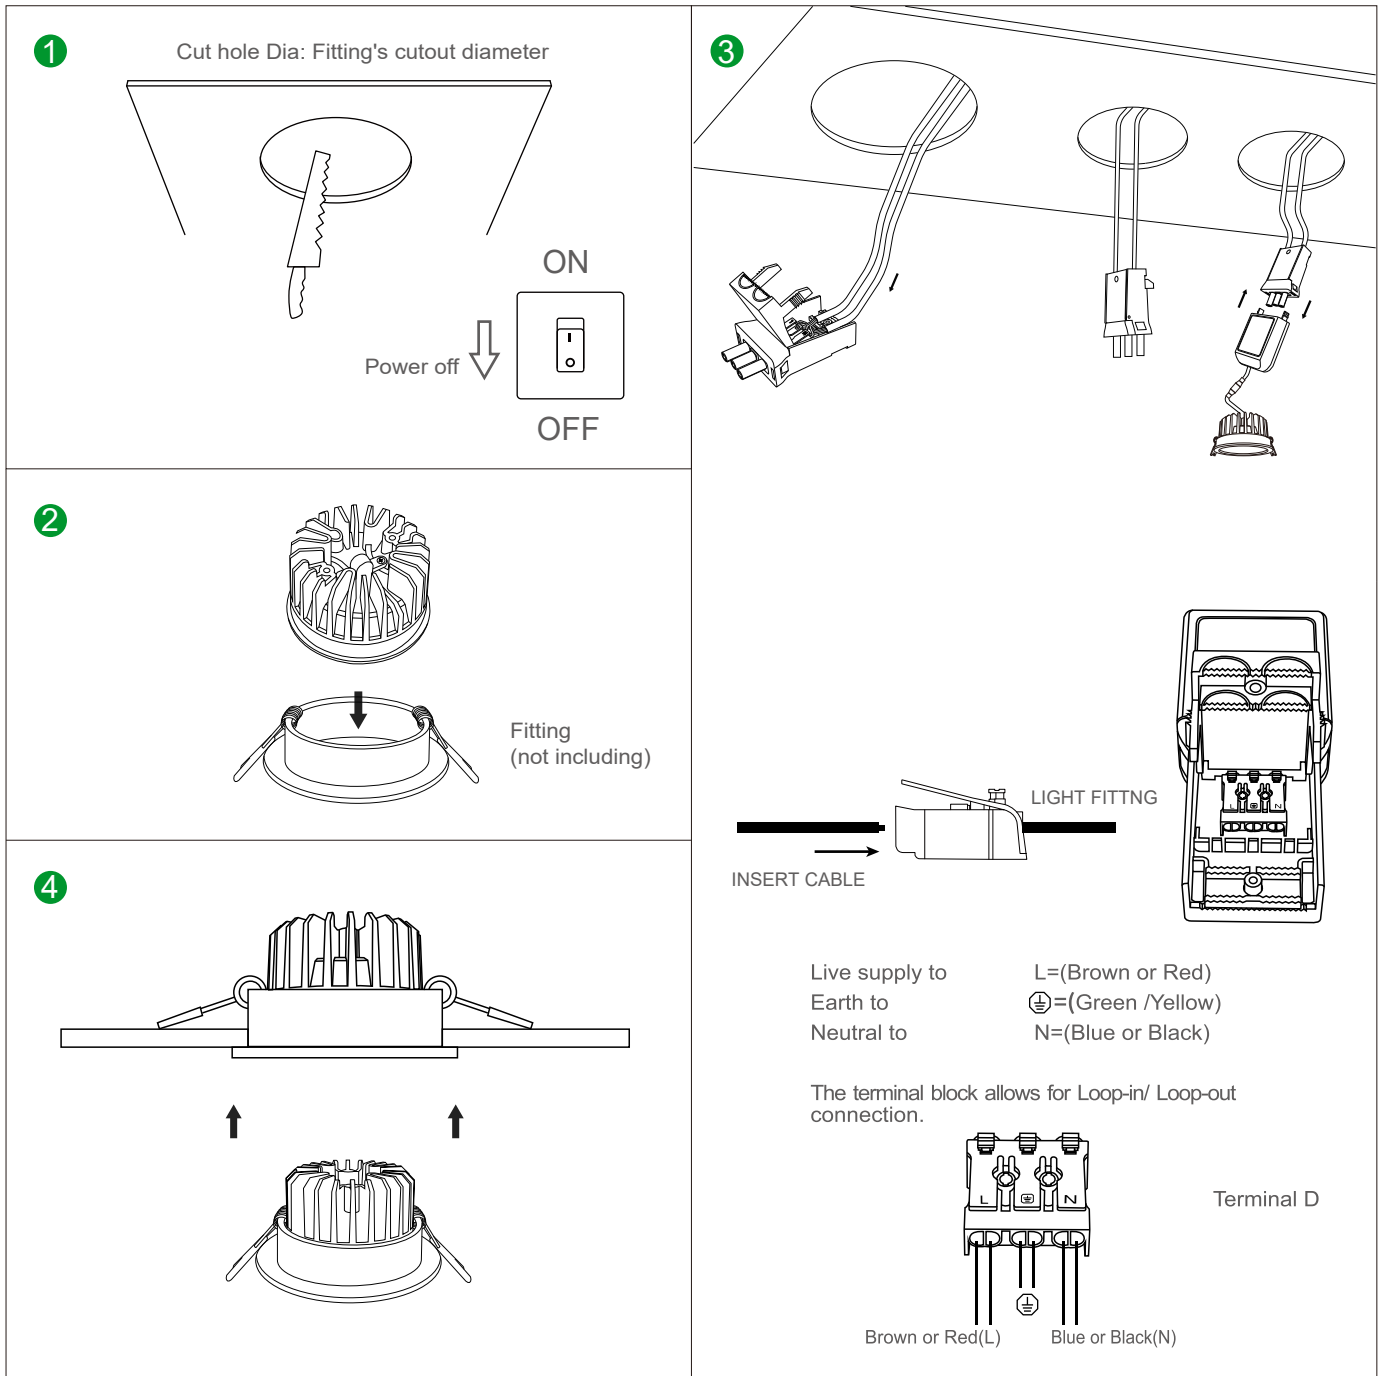

A-UNIQUE

ASIA UNIQUE LED LIGHTING CO., LTD

LED Module 2 Power + 4-CCT

AU337 Series

General Features:

- Dual power 4W / 6W switchable
- 4CCT: 2700K 3000K 4000K 6000K selectable via switch
- Flicker Free Driver: For better visual comfort
- Detachable LED Driver, Compatible with Wieland GST18i3 connector
- Triac dimming, compatible with most brand dimmers
- Slim design for shallow ceiling voids
- UKCA, CE , RoHS, SAA & C-tick approved
- Compliance with the latest European ERP regulations
- 3 years warranty

Technical Specifications

Model No.	AU337-DL0406-4C	
Dimension(mm)	Ø 50*30mm	
Cutout(mm)	/	
Wattage(w)	4W/6W switchable	
Input Voltage(v)	AC200~240V	
Light Source	SMD2835	
SDCM	<6	
4 CCT(K)	2700K- 3000K-4000K-6000K Switchable	
Luminous Flux (lm)±5%	4W (380-440lm) 6W(480-570lm)	
CRI	>80Ra (90Ra available by request)	
Beam Angle(°)	60° / 38°	
Tiltable	/	
Driver option	Triac Dimming, flicker free, Detachable, Compatible with Wieland GST18i3 connector	
Fire Rated	/	
Protection Class	Class I	
Degree of protection(IP)	IP40	
Material	Housing	Aluminum
	Diffuser	PC
Housing Color	White / Black	
L70	>54000Hrs	
Operation Temp.(°C)	-20~ 45°C	
Installation	Recessed Mount	
Certificates	UKCA, CE, Rohs, SAA & C-tick	
Warranty	3 Years	

Installation Instructions

Please Note :

- * Turn off and isolate the electrical supply before connecting this fitting to the building wires.
- * Must be installed, or connected by licenced electrician.
- * The Luminaires are intended for indoor use only.