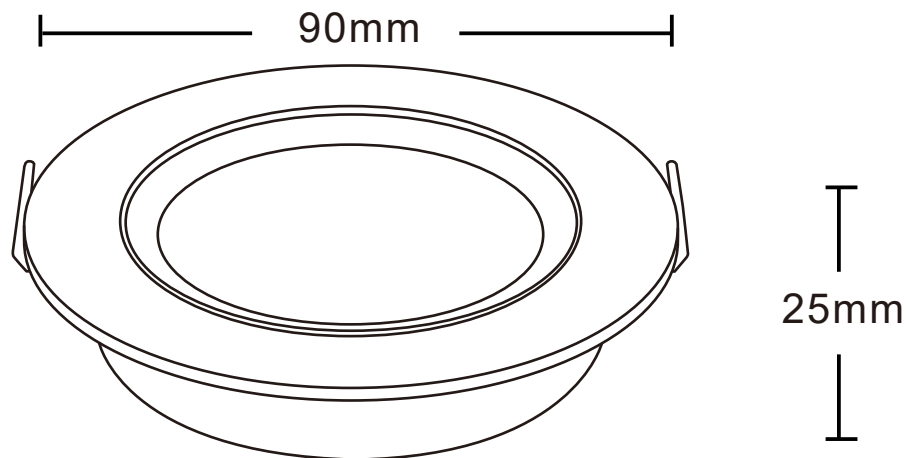

A-UNIQUE

ASIA UNIQUE LED LIGHTING CO., LTD

Slim-fit tiltable LED Downlight 2 Power + 4 CCT

AU60-DL Series

Cutout:70mm

General Features:

- Dual wattage control: 5W / 8W selectable
- 4CCT: 2700K 3000K 4000K 6000K selectable via switch
- Ultra-slim design, only 25mm in height, suitable for low ceilings and tight spaces
- Flicker Free Driver: For better visual comfort
- Triac Dimmable, Compatible to most branded dimmers,
- Hassle-free installation, with a push fit loop in and out terminal and a detachable driver that compatible with the wieland GST18i3 connector
- CE and RoHS approved, Complies with new ERP regulation
- 3 years warranty

Technical Specifications

Model No.	AU60-DL0508-4C	
Dimension(mm)	Ø90*H25	
Cutout(mm)	70	
Wattage(w)	5W/8W selectable	
Input Voltage(v)	AC200~240V	
Light Source	SMD2835	
SDCM	<6	
4 CCT(K)	2700K- 3000K-4000K-6000K Switchable	
Luminous Flux (lm)±5%	5W (475-550lm) 8W (640-760lm)	
CRI	>80Ra	
Beam Angle(°)	10°/20°/30°	
Driver option	Triac Dimming, flicker free	
Fire Rated	Yes	
Protection Class	Class I	
Degree of protection(IP)	IP44 -front, IP20-whole lamp	
Material	Housing	Aluminum
	Diffuser	PC
Housing Color	White/Black	
L70	>54000Hrs	
Operation Temp.(°C)	20~ 45°C	
Installation	Recessed Mount	
Certificates	CE, Rohs, SAA & C-tick	
Warranty	3 Years	

Packing information

Model Number	Weight/Luminaire (kg)	QTY/BOX (pcs)	Inner Box Size (mm)	Weight/Box (kg)	QTY/CTN (pcs)	Carton Size (cm)	Weight/CTN (kg)	QTY/20GP (PCS)	QTY/40GP (PCS)	QTY/40HQ (PCS)
AU60-DL0508-4C	0.23	1	100*100*85	0.28	48	41*31.5*36	13	29184	58752	67104