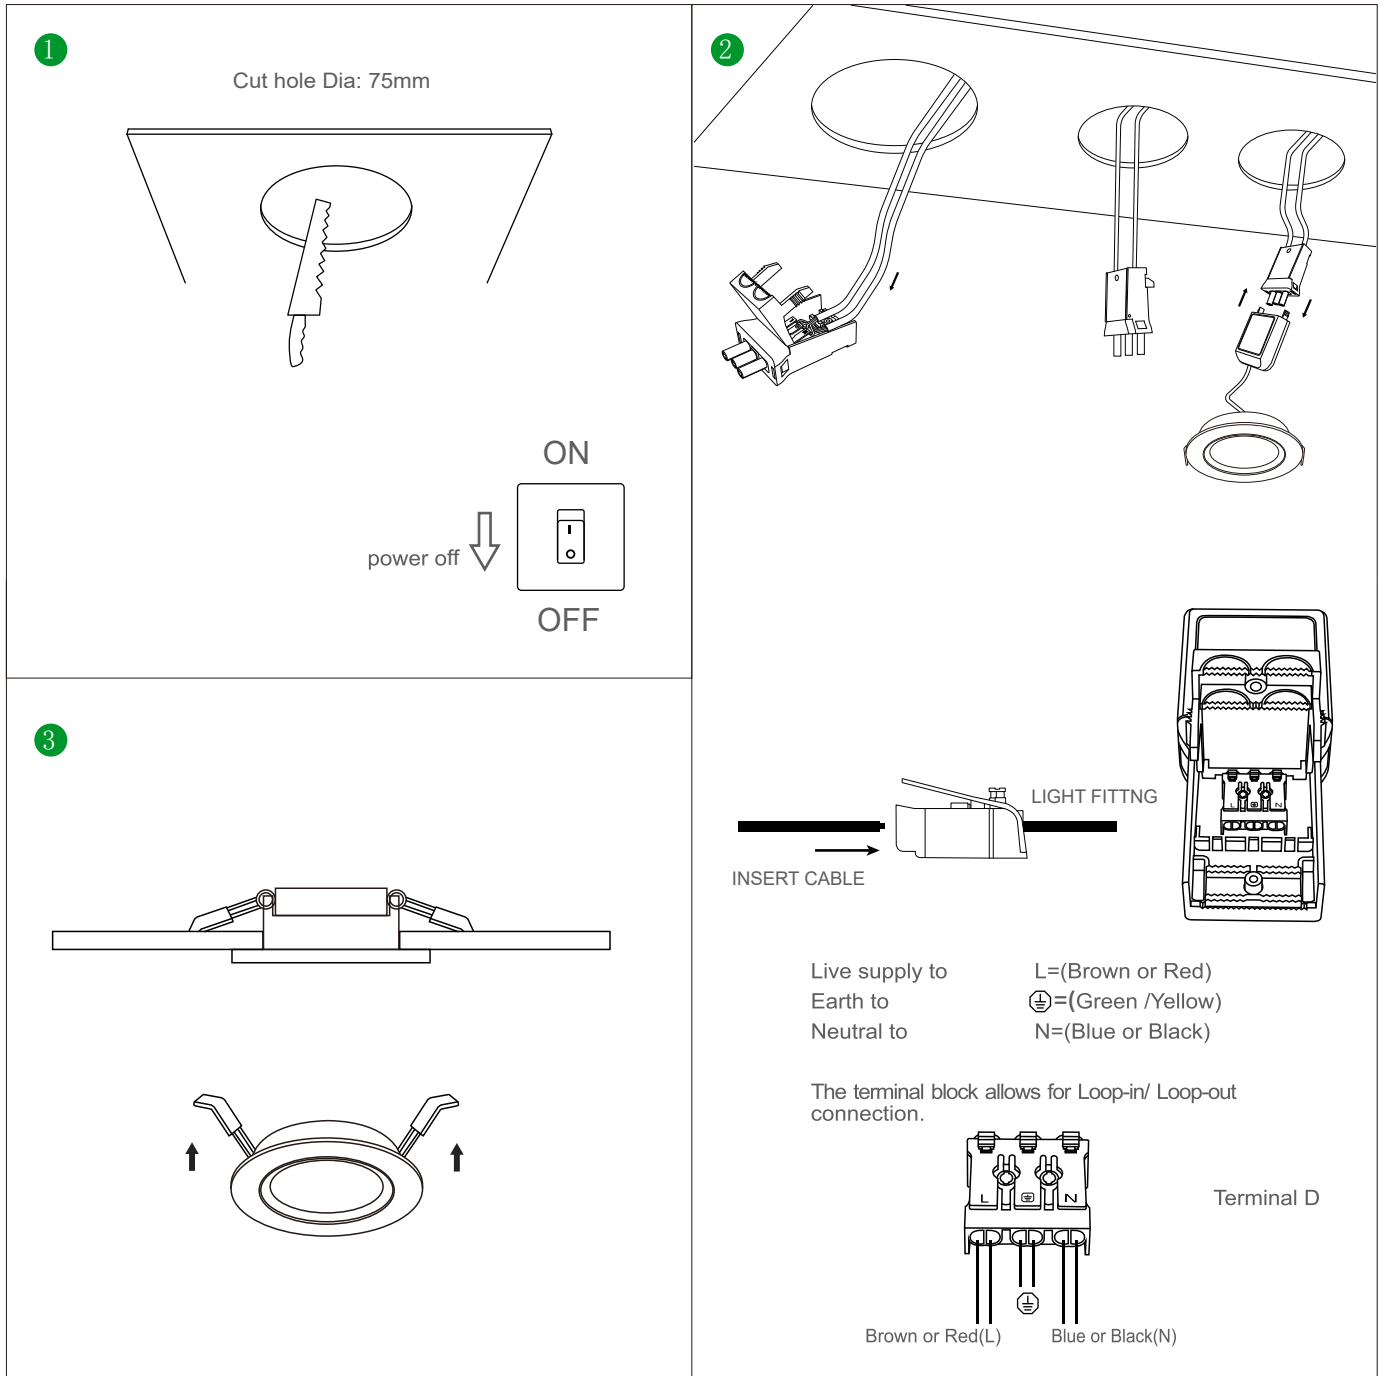

A-UNIQUE

ASIA UNIQUE LED LIGHTING CO., LTD

Slim-fit tiltable LED Downlight 2 Power + 4 CCT

AU60-DL Series

Cutout:70mm

General Features:

- Dual wattage control: 5W / 8W selectable
- 4CCT: 2700K 3000K 4000K 6000K selectable via switch
- Ultra-slim design, only 25mm in height, suitable for low ceilings and tight spaces
- Flicker Free Driver: For better visual comfort
- Triac Dimmable, Compatible to most branded dimmers,
- Hassle-free installation, with a push fit loop in and out terminal and a detachable driver that compatible with the wieland GST18i3 connector
- CE and RoHS approved, Complies with new ERP regulation
- 3 years warranty

Technical Specifications

Model No.	AU60-DL0508-4C	
Dimension(mm)	Ø90*H25	
Cutout(mm)	70	
Wattage(w)	5W/8W selectable	
Input Voltage(v)	AC200~240V	
Light Source	SMD2835	
SDCM	<6	
4 CCT(K)	2700K- 3000K-4000K-6000K Switchable	
Luminous Flux (lm)±5%	5W (475-550lm) 8W (640-760lm)	
CRI	>80Ra	
Beam Angle(°)	10°/20°/30°	
Driver option	Triac Dimming, flicker free	
Fire Rated	Yes	
Protection Class	Class I	
Degree of protection(IP)	IP44 -front, IP20-whole lamp	
Material	Housing	Aluminum
	Diffuser	PC
Housing Color	White/Black	
L70	>54000Hrs	
Operation Temp.(°C)	20~ 45°C	
Installation	Recessed Mount	
Certificates	CE, Rohs, SAA & C-tick	
Warranty	3 Years	

Installation Instructions

Please Note :

- * Turn off and isolate the electrical supply before connecting this fitting to the building wires.
- * Must be installed, or connected by licenced electrician.
- * The Luminaires are intended for indoor use only.