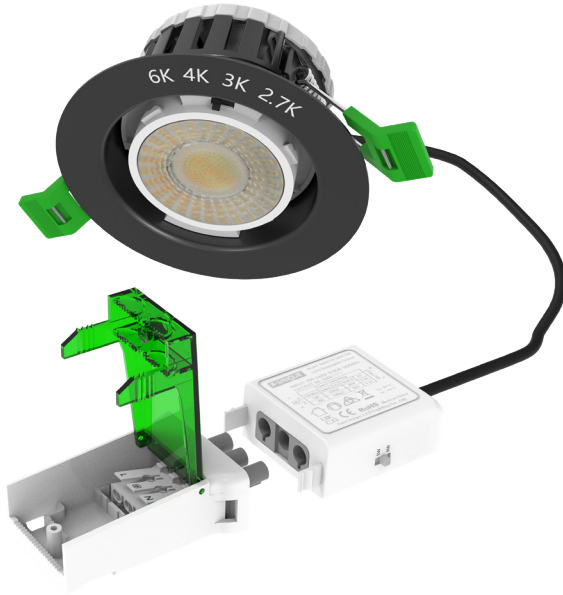

A-UNIQUE

ASIA UNIQUE LED LIGHTING CO., LTD

Fire Rated LED Downlight 2 Power + 4 CCT switch on the front

Versatile VIII Series

General Features:

- Dual wattage control: 5W / 8W selectable
- 4CCT: 2700K 3000K 4000K 6000K selectable via switch on the front
- Interchangeable bezel: Round or Square, Can be white / black polished silver /brushed chrome
- Flicker Free Driver: For better visual comfort
- Triac Dimmable,Compatible to most branded dimmers, and C-bus2 system
- Fire Rated: 90mins - BS476-21 (For Europe)
- IP65 Rated for front portion
- CE and RoHS approved, Complies with new ERP regulation
- 3 years warranty

Technical Specifications

Model No.	AU38-DL0508-4C	
Dimension(mm)	Ø90*H45	
Cutout(mm)	65	
Wattage(w)	5W/8W selectable	
Input Voltage(v)	AC200~240V	
Light Source	SMD2835	
SDCM	<6	
4 CCT(K)	2700K- 3000K-4000K-6000K Switchable	
Luminous Flux (lm)±5%	5W (475-550lm) 8W (640-760lm)	
CRI	>80Ra	
Beam Angle(°)	60°	
Driver option	Triac Dimming, flicker free	
Fire Rated	Yes	
Protection Class	Class I	
Degree of protection(IP)	IP65 -front , IP20 - whole lamp	
Material	Housing	Aluminum + Iron
	Diffuser	PC
Color	Bezel	white / black / silver / brushed chrome
	Housing	White/Black
L70	>54000Hrs	
Operation Temp.(°C)	-20~ 45°C	
Installation	Recessed Mount	
Certificates	UKCA, CE, Rohs, SAA & C-tick	
Warranty	3 Years	

Packing information

Model Number	Weight/Luminaire (kg)	QTY/BOX (pcs)	Inner Box Size (mm)	Weight/Box (kg)	QTY/CTN (pcs)	Carton Size (cm)	Weight/CTN (kg)	QTY/20GP (PCS)	QTY/40GP (PCS)	QTY/40HQ (PCS)
AU38-DL0508-4C	0.23	1	100*100*85	0.28	48	41*31.5*36	14.50	29184	58752	67104