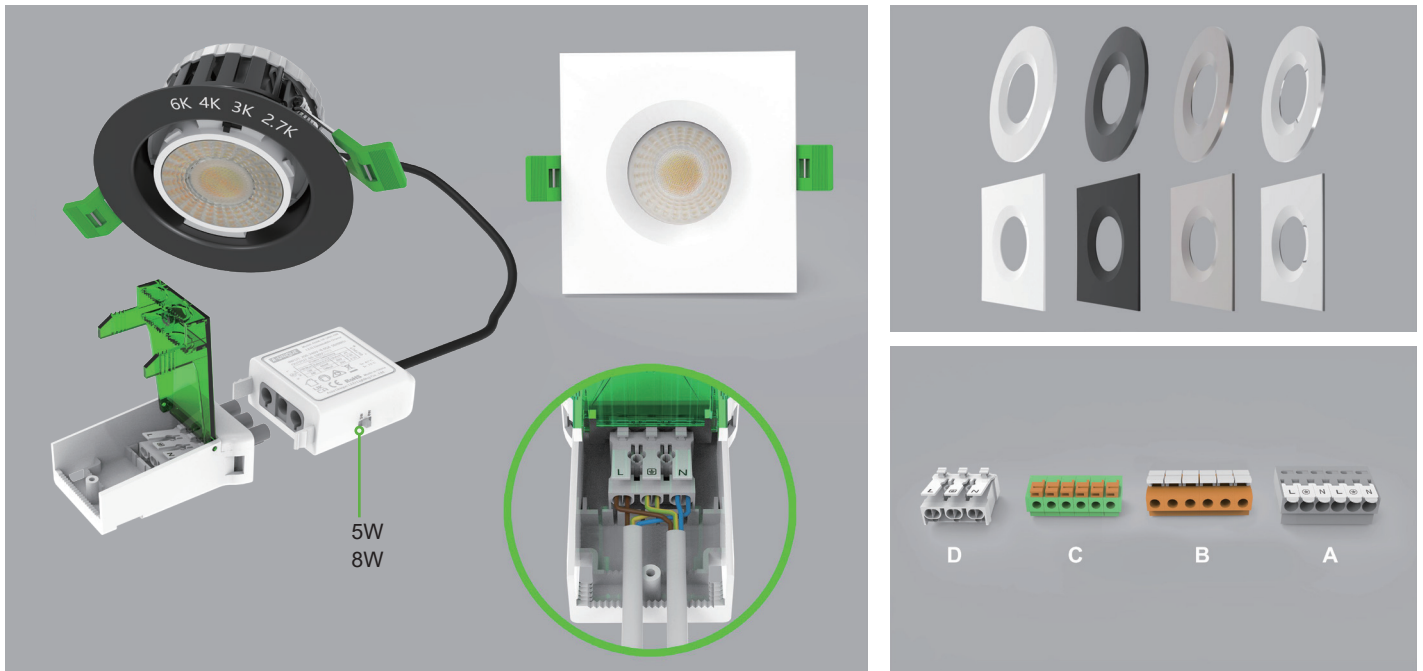

A-UNIQUE

ASIA UNIQUE LED LIGHTING CO., LTD

Fire Rated LED Downlight 2 Power + 4 CCT switch on the front

Versatile VIII Series

General Features:

- Dual wattage control: 5W / 8W selectable
- 4CCT: 2700K 3000K 4000K 6000K selectable via switch on the front
- Interchangeable bezel: Round or Square, Can be white / black polished silver /brushed chrome
- Flicker Free Driver: For better visual comfort
- Triac Dimmable,Compatible to most branded dimmers, and C-bus2 system
- Fire Rated: 90mins - BS476-21 (For Europe)
- IP65 Rated for front portion
- CE and RoHS approved, Complies with new ERP regulation
- 3 years warranty

Technical Specifications

Model No.	AU38-DL0508-4C	
Dimension(mm)	Ø90*H45	
Cutout(mm)	65	
Wattage(w)	5W/8W selectable	
Input Voltage(v)	AC200~240V	
Light Source	SMD2835	
SDCM	<6	
4 CCT(K)	2700K- 3000K-4000K-6000K Switchable	
Luminous Flux (lm)±5%	5W (475-550lm) 8W (640-760lm)	
CRI	>80Ra	
Beam Angle(°)	60°	
Driver option	Triac Dimming, flicker free	
Fire Rated	Yes	
Protection Class	Class I	
Degree of protection(IP)	IP65 -front , IP20 - whole lamp	
Material	Housing	Aluminum + Iron
	Diffuser	PC
Color	Bezel	white / black / silver / brushed chrome
	Housing	White/Black
L70	>54000Hrs	
Operation Temp.(°C)	-20~ 45°C	
Installation	Recessed Mount	
Certificates	UKCA, CE, Rohs, SAA & C-tick	
Warranty	3 Years	

Packing information

Model Number	Weight/Luminaire (kg)	QTY/BOX (pcs)	Inner Box Size (mm)	Weight/Box (kg)	QTY/CTN (pcs)	Carton Size (cm)	Weight/CTN (kg)	QTY/20GP (PCS)	QTY/40GP (PCS)	QTY/40HQ (PCS)
AU38-DL0508-4C	0.23	1	100*100*85	0.28	48	41*31.5*36	14.50	29184	58752	67104