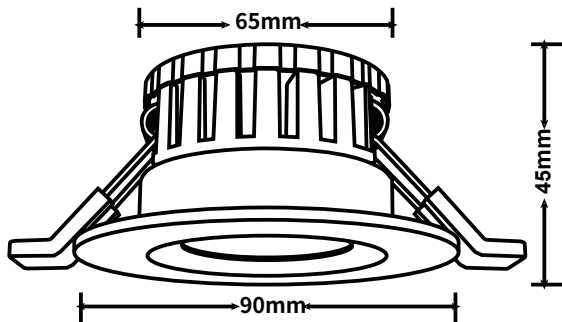

A-UNIQUE

ASIA UNIQUE LED LIGHTING CO., LTD

Fire Rated LED Downlight 2 Power + 4 CCT switch on the front

Versatile VIII Series

General Features:

- Dual wattage control: 5W / 8W selectable
- 4CCT: 2700K 3000K 4000K 6000K selectable via switch on the front
- Interchangeable bezel: Round or Square, Can be white / black polished silver /brushed chrome
- Flicker Free Driver: For better visual comfort
- Triac Dimmable,Compatible to most branded dimmers, and C-bus2 system
- Fire Rated: 90mins - BS476-21 (For Europe)
- IP65 Rated for front portion
- CE and RoHS approved, Complies with new ERP regulation
- 3 years warranty

Technical Specifications

Model No.	AU38-DL0508-4C	
Dimension(mm)	Ø90*H45	
Cutout(mm)	65	
Wattage(w)	5W/8W selectable	
Input Voltage(v)	AC200~240V	
Light Source	SMD2835	
SDCM	<6	
4 CCT(K)	2700K- 3000K-4000K-6000K Switchable	
Luminous Flux (lm)±5%	5W (475-550lm) 8W (640-760lm)	
CRI	>80Ra	
Beam Angle(°)	60°	
Driver option	Triac Dimming, flicker free	
Fire Rated	Yes	
Protection Class	Class I	
Degree of protection(IP)	IP65 -front , IP20 - whole lamp	
Material	Housing	Aluminum + Iron
	Diffuser	PC
Color	Bezel	white / black / silver / brushed chrome
	Housing	White/Black
L70	>54000Hrs	
Operation Temp.(°C)	-20~ 45°C	
Installation	Recessed Mount	
Certificates	UKCA, CE, Rohs, SAA & C-tick	
Warranty	3 Years	

Packing information

Model Number	Weight/Luminaire (kg)	QTY/BOX (pcs)	Inner Box Size (mm)	Weight/Box (kg)	QTY/CTN (pcs)	Carton Size (cm)	Weight/CTN (kg)	QTY/20GP (PCS)	QTY/40GP (PCS)	QTY/40HQ (PCS)
AU38-DL0508-4C	0.23	1	100*100*85	0.28	48	41*31.5*36	14.50	29184	58752	67104