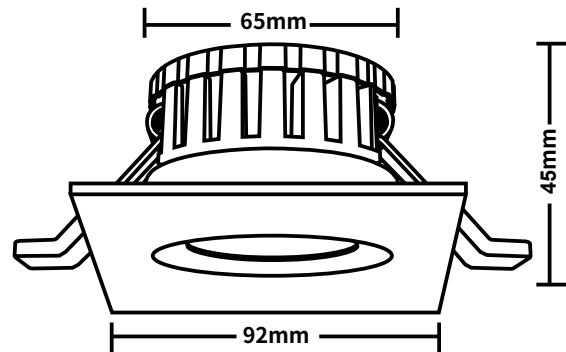

A-UNIQUE

ASIA UNIQUE LED LIGHTING CO., LTD

Fire Rated LED Downlight 2 Power + 4 CCT switch on the front

Versatile VIII Series

General Features:

- Dual wattage control: 5W / 8W selectable
- 4CCT: 2700K 3000K 4000K 6000K selectable via switch on the front
- Interchangeable bezel: Round or Square, Can be white / black polished silver /brushed chrome
- Flicker Free Driver: For better visual comfort
- Triac Dimmable,Compatible to most branded dimmers, and C-bus2 system
- Fire Rated: 90mins - BS476-21 (For Europe)
- IP65 Rated for front portion
- CE and RoHS approved, Complies with new ERP regulation
- 3 years warranty

Technical Specifications

Model No.	AU38-DL0508-4C	
Dimension(mm)	Ø90*H45	
Cutout(mm)	65	
Wattage(w)	5W/8W selectable	
Input Voltage(v)	AC200~240V	
Light Source	SMD2835	
SDCM	<6	
4 CCT(K)	2700K- 3000K-4000K-6000K Switchable	
Luminous Flux (lm)±5%	5W (475-550lm) 8W (640-760lm)	
CRI	>80Ra	
Beam Angle(°)	60°	
Driver option	Triac Dimming, flicker free	
Fire Rated	Yes	
Protection Class	Class I	
Degree of protection(IP)	IP65 -front , IP20 - whole lamp	
Material	Housing	Aluminum + Iron
	Diffuser	PC
Color	Bezel	white / black / silver / brushed chrome
	Housing	White/Black
L70	>54000Hrs	
Operation Temp.(°C)	-20~ 45°C	
Installation	Recessed Mount	
Certificates	UKCA, CE, Rohs, SAA & C-tick	
Warranty	3 Years	

Packing information

Model Number	Weight/Luminaire (kg)	QTY/BOX (pcs)	Inner Box Size (mm)	Weight/Box (kg)	QTY/CTN (pcs)	Carton Size (cm)	Weight/CTN (kg)	QTY/20GP (PCS)	QTY/40GP (PCS)	QTY/40HQ (PCS)
AU38-DL0508-4C	0.23	1	100*100*85	0.28	48	41*31.5*36	14.50	29184	58752	67104