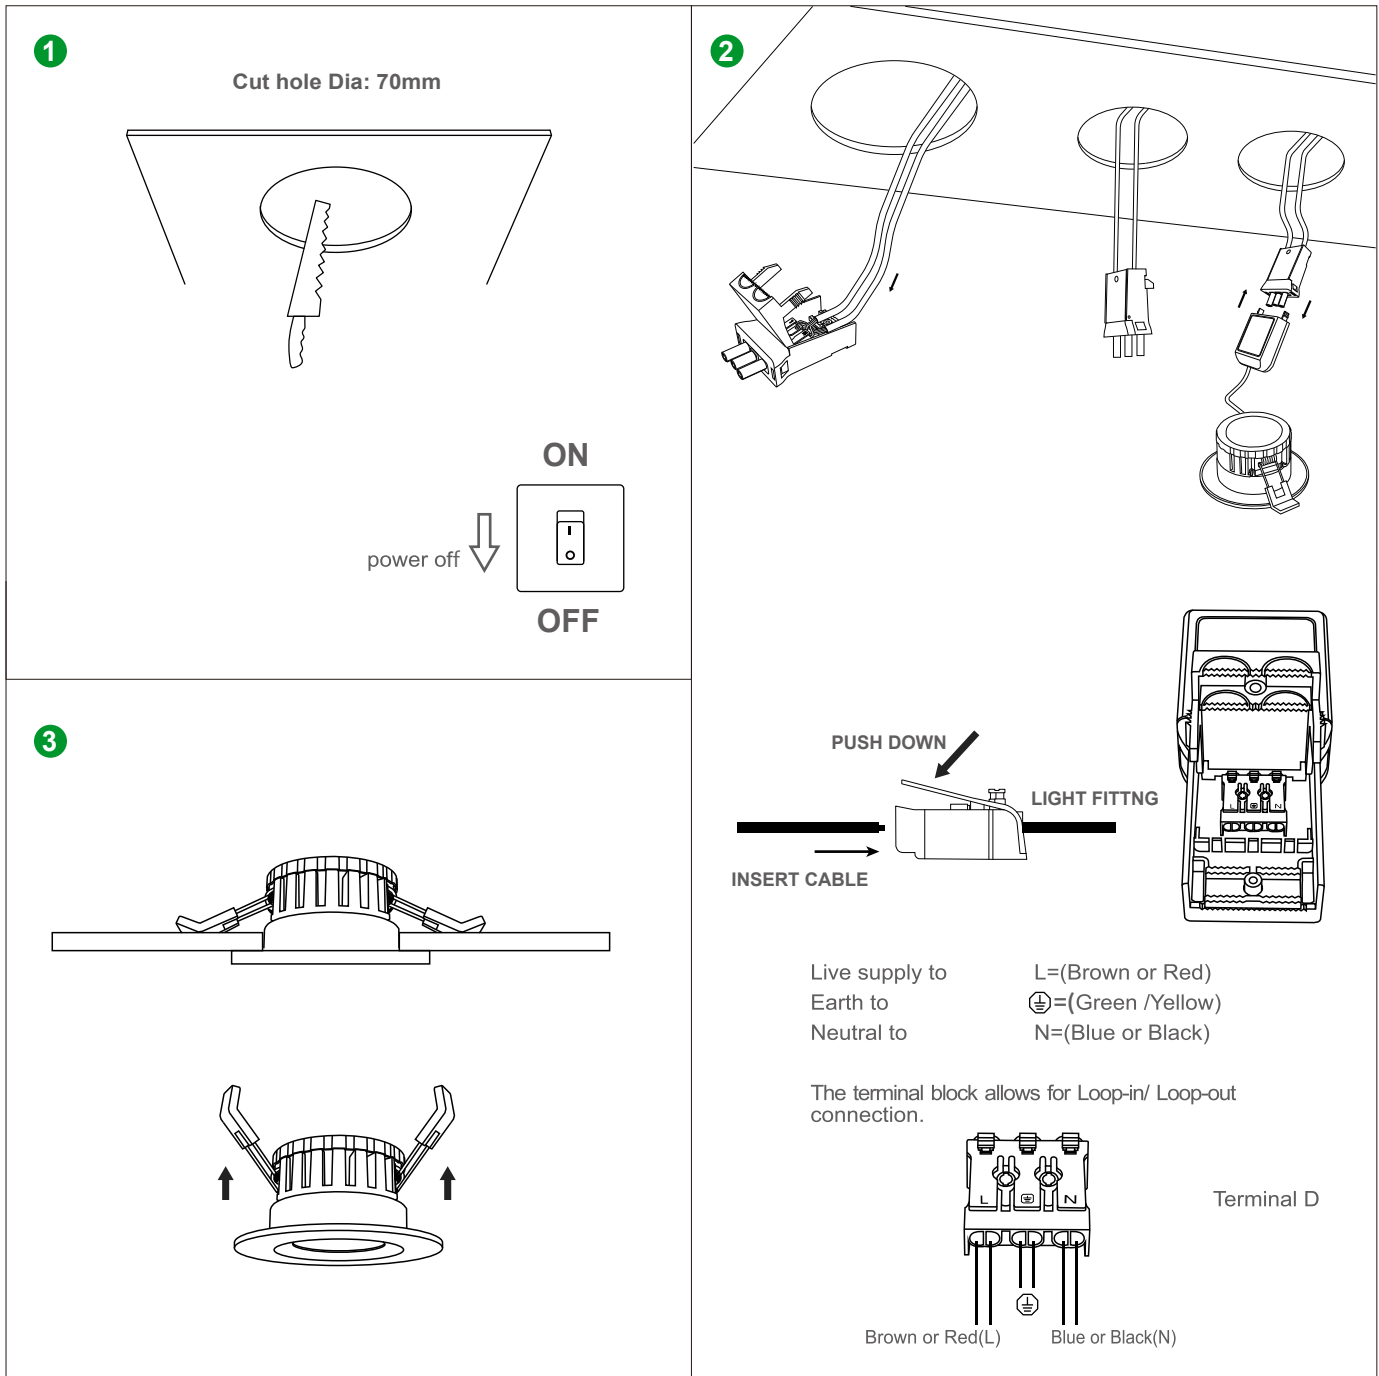

A-UNIQUE

ASIA UNIQUE LED LIGHTING CO., LTD

Fire Rated LED Downlight 2 Power + 4 CCT switch on the front

Versatile VIII Series

General Features:

- Dual wattage control: 5W / 8W selectable
- 4CCT: 2700K 3000K 4000K 6000K selectable via switch on the front
- Interchangeable bezel: Round or Square, Can be white / black polished silver /brushed chrome
- Flicker Free Driver: For better visual comfort
- Triac Dimmable,Compatible to most branded dimmers, and C-bus2 system
- Fire Rated: 90mins - BS476-21 (For Europe)
- IP65 Rated for front portion
- CE and RoHS approved, Complies with new ERP regulation
- 3 years warranty

Technical Specifications

Model No.	AU38-DL0508-4C	
Dimension(mm)	Ø90*H45	
Cutout(mm)	65	
Wattage(w)	5W/8W selectable	
Input Voltage(v)	AC200~240V	
Light Source	SMD2835	
SDCM	<6	
4 CCT(K)	2700K- 3000K-4000K-6000K Switchable	
Luminous Flux (lm)±5%	5W (475-550lm) 8W (640-760lm)	
CRI	>80Ra	
Beam Angle(°)	60°	
Driver option	Triac Dimming, flicker free	
Fire Rated	Yes	
Protection Class	Class I	
Degree of protection(IP)	IP65 -front , IP20 - whole lamp	
Material	Housing	Aluminum + Iron
	Diffuser	PC
Color	Bezel	white / black / silver / brushed chrome
	Housing	White/Black
L70	>54000Hrs	
Operation Temp.(°C)	-20~ 45°C	
Installation	Recessed Mount	
Certificates	UKCA, CE, Rohs, SAA & C-tick	
Warranty	3 Years	

Packing information

Model Number	Weight/Luminaire (kg)	QTY/BOX (pcs)	Inner Box Size (mm)	Weight/Box (kg)	QTY/CTN (pcs)	Carton Size (cm)	Weight/CTN (kg)	QTY/20GP (PCS)	QTY/40GP (PCS)	QTY/40HQ (PCS)
AU38-DL0508-4C	0.23	1	100*100*85	0.28	48	41*31.5*36	14.50	29184	58752	67104

Installation Instructions

Please Note :

- * Turn off and isolate the electrical supply before connecting this fitting to the building wires.
- * Must be installed, or connected by licenced electrician.
- * The Luminaires are intended for indoor use only.