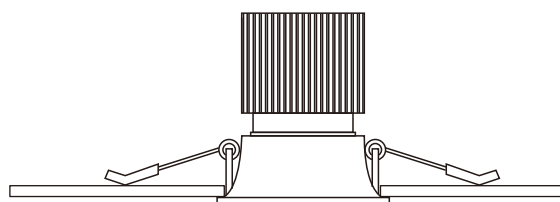

Installation Instructions

1. Open a hole according to the cutout size of led downlight.

2. Use screw-driver to open the driver terminal cover, feed the main AC wire L. N. in terminal block respectively, then fix the cover back.

3. Connect the downlight with driver, hold back the spring clip then push the downlight into the hole.

4. Make sure the downlight fixed tightly in ceiling, turn on the power.

* For the product with 3-color Selection, please select the light color(WW/CW/DL)before installation.

Please Note:

- Turn off and isolate the electrical supply before connecting this fitting to the building wires.
- Must be installed, or connected by licenced electrician.
- The Luminaires are intended for indoor use only.

Applications:

- Hospitality applications
- Residential applications
- Office Buildings
- Hotels
- Shopping Malls
- Supermarkets