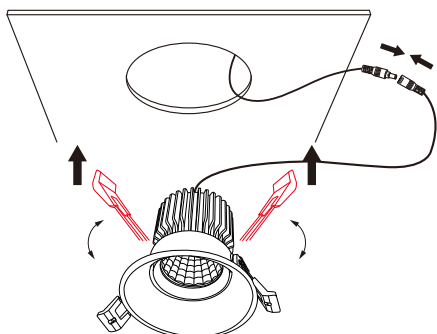

Technical Specifications

Model No.	AU02-DL10W-HRG	AU02-DL13W-HRG	AU02-DL10W-HLG	AU02-DL13W-HLG
Dimension(mm)	Ø90*96mm	Ø90*96mm	Ø90*96mm	Ø90*96mm
Cutout(mm)	77	77	77	77
Wattage(w)	10W	13W	10W	13W
Input Voltage(v)	AC200~240V			
Light Source	COB			
SDCM	<6			
CCT(K)	1 CCT	2700K/3000K/4000K/5000K//6000K/6500K		
	3 CCT	2700K-4000K-6500K or 3000K-4000K-6000K		
Luminous Flux (lm)±5%	750	975	750	975
CRI	>80Ra or >90Ra			
Beam Angle(°)	24/38/45/60°			
Dimming option	Yes			
Protection Class	Class II			
Degree of protection(IP)	IP20			
Material	Trim	Aluminum		
	Heat-sink	Aluminum		
Trim Colour	White/Black			
L70	>54000Hrs			
Operation Temp.(°C)	-20~ 45°C			
Installation	Recessed			
Certificates	CE, RoHS, SAA & C-tick			
Warranty	3 Years			

Installation Instructions

1. Open a hole according to the cutout size of led downlight.

2. Use screw-driver to open the driver terminal cover, feed the main AC wire L. N. in terminal block respectively, then fix the cover back.

3. Connect the downlight with driver, hold back the spring clip then push the downlight into the hole.

4. Make sure the downlight fixed tightly in ceiling, turn on the power.

* For the product with 3-color Selection, please select the light color(WW/CW/DL)before installation.