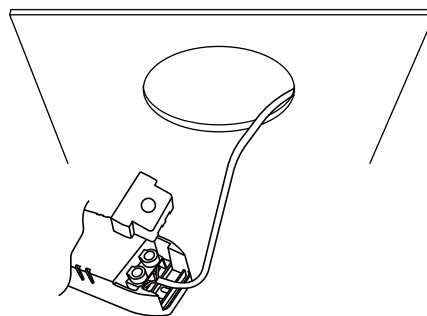

Technical Specifications

Model No.	AU02-DL10W-HRG	AU02-DL13W-HRG	AU02-DL10W-HLG	AU02-DL13W-HLG
Dimension(mm)	Ø90*96mm	Ø90*96mm	Ø90*96mm	Ø90*96mm
Cutout(mm)	77	77	77	77
Wattage(w)	10W	13W	10W	13W
Input Voltage(v)	AC200~240V			
Light Source	COB			
SDCM	<6			
CCT(K)	1 CCT	2700K/3000K/4000K/5000K//6000K/6500K		
	3 CCT	2700K-4000K-6500K or 3000K-4000K-6000K		
Luminous Flux (lm)±5%	750	975	750	975
CRI	>80Ra or >90Ra			
Beam Angle(°)	24/38/45/60°			
Dimming option	Yes			
Protection Class	Class II			
Degree of protection(IP)	IP20			
Material	Trim	Aluminum		
	Heat-sink	Aluminum		
Trim Colour	White/Black			
L70	>54000Hrs			
Operation Temp.(°C)	-20~ 45°C			
Installation	Recessed			
Certificates	CE, RoHS, SAA & C-tick			
Warranty	3 Years			

Installation Instructions

1. Open a hole according to the cutout size of led downlight.

2. Use screw-driver to open the driver terminal cover, feed the main AC wire L. N. in terminal block respectively, then fix the cover back.