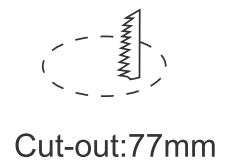

A-UNIQUE

ASIA UNIQUE LED LIGHTING CO., LTD

LED Downlight

AU02-DL
Series