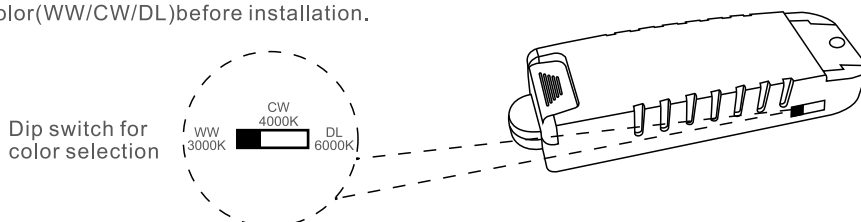

Technical Specifications

Model No.	AU02-DL10W-HRG	AU02-DL13W-HRG	AU02-DL10W-HLG	AU02-DL13W-HLG
Dimension(mm)	Ø90*96mm	Ø90*96mm	Ø90*96mm	Ø90*96mm
Cutout(mm)	77	77	77	77
Wattage(w)	10W	13W	10W	13W
Input Voltage(v)	AC200~240V			
Light Source	COB			
SDCM	<6			
CCT(K)	1 CCT	2700K/3000K/4000K/5000K//6000K/6500K		
	3 CCT	2700K-4000K-6500K or 3000K-4000K-6000K		
Luminous Flux (lm)±5%	750	975	750	975
CRI	>80Ra or >90Ra			
Beam Angle(°)	24/38/45/60°			
Dimming option	Yes			
Protection Class	Class II			
Degree of protection(IP)	IP20			
Material	Trim	Aluminum		
	Heat-sink	Aluminum		
Trim Colour	White/Black			
L70	>54000Hrs			
Operation Temp.(°C)	-20~ 45°C			
Installation	Recessed			
Certificates	CE, RoHS, SAA & C-tick			
Warranty	3 Years			

Installation Instructions

1. Open a hole according to the cutout size of led downlight.

2. Use screw-driver to open the driver terminal cover, feed the main AC wire L. N. in terminal block respectively, then fix the cover back.

3. Connect the downlight with driver, hold back the spring clip then push the downlight into the hole.

4. Make sure the downlight fixed tightly in ceiling, turn on the power.

* For the product with 3-color Selection, please select the light color(WW/CW/DL)before installation.