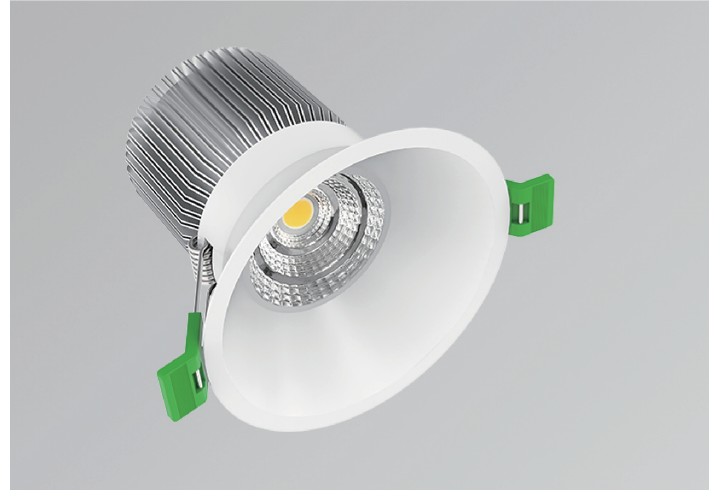

A-UNIQUE

ASIA UNIQUE LED LIGHTING CO., LTD

LED Downlight

AU02-DL
Series

General Features:

- Deep recessed fitting, distinctive design
- Low Glare downlight with superb soft light
- Tilttable fitting, can adjust lighting angle
- 90Ra led chip is available if required
- 3-CCT in one is available if required
- Flicker free dimming driver available if required
- IES report available
- SAA, C-tick, CE and RoHS approved
- 3 years warranty

Technical Specifications

Model No.	AU02-DL10W-HRF	AU02-DL13W-HRF	AU02-DL10W-HLF	AU02-DL10W-HLF
Dimension(mm)	Ø90*96mm	Ø90*96mm	Ø90*96mm	Ø90*96mm
Cutout(mm)	77	77	77	77
Wattage(w)	10W	13W	10W	13W
Input Voltage(v)	AC200~240V			
Light Source	COB			
SDCM	<6			
CCT(K)	1 CCT	2700K/3000K/4000K/5000K//6000K/6500K		
	3 CCT	2700K-4000K-6500K or 3000K-4000K-6000K		
Luminous Flux (lm)±5%	750	975	750	975
CRI	>80Ra or >90Ra			
Beam Angle(°)	24/38/45/60°			
Dimming option	Yes			
Protection Class	Class II			
Degree of protection(IP)	IP20			
Material	Trim	Aluminum		
	Heat-sink	Aluminum		
Trim Colour	White/Black			
L70	>54000Hrs			
Operation Temp.(°C)	-20~ 45°C			
Installation	Recessed			
Certificates	CE, RoHS, SAA & C-tick			
Warranty	3 Years			

Installation Instructions

1. Open a hole according to the cutout size of led downlight.

2. Use screw-driver to open the driver terminal cover, feed the main AC wire L. N. in terminal block respectively, then fix the cover back.

3. Connect the downlight with driver, hold back the spring clip then push the downlight into the hole.

4. Make sure the downlight fixed tightly in ceiling, turn on the power.

* For the product with 3-color Selection, please select the light color(WW/CW/DL)before installation.