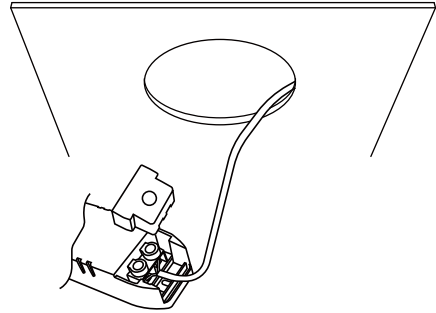

Technical Specifications

Model No.	AU02-DL10W-HRF	AU02-DL13W-HRF	AU02-DL10W-HLF	AU02-DL10W-HLF
Dimension(mm)	Ø90*96mm	Ø90*96mm	Ø90*96mm	Ø90*96mm
Cutout(mm)	77	77	77	77
Wattage(w)	10W	13W	10W	13W
Input Voltage(v)	AC200~240V			
Light Source	COB			
SDCM	<6			
CCT(K)	1 CCT	2700K/3000K/4000K/5000K//6000K/6500K		
	3 CCT	2700K-4000K-6500K or 3000K-4000K-6000K		
Luminous Flux (lm)±5%	750	975	750	975
CRI	>80Ra or >90Ra			
Beam Angle(°)	24/38/45/60°			
Dimming option	Yes			
Protection Class	Class II			
Degree of protection(IP)	IP20			
Material	Trim	Aluminum		
	Heat-sink	Aluminum		
Trim Colour	White/Black			
L70	>54000Hrs			
Operation Temp.(°C)	-20~ 45°C			
Installation	Recessed			
Certificates	CE, RoHS, SAA & C-tick			
Warranty	3 Years			

Installation Instructions

1. Open a hole according to the cutout size of led downlight.

2. Use screw-driver to open the driver terminal cover, feed the main AC wire L. N. in terminal block respectively, then fix the cover back.

3. Connect the downlight with driver, hold back the spring clip then push the downlight into the hole.

4. Make sure the downlight fixed tightly in ceiling, turn on the power.

* For the product with 3-color Selection, please select the light color(WW/CW/DL)before installation.