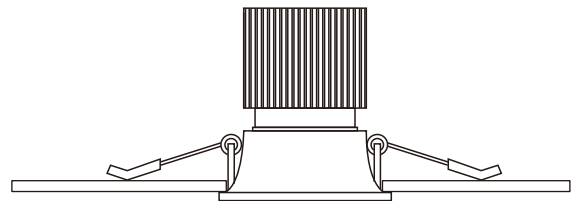

Installation Instructions

1. Open a hole according to the cutout size of led downlight.

2. Use screw-driver to open the driver terminal cover, feed the main AC wire L. N. in terminal block respectively, then fix the cover back.

3. Connect the downlight with driver, hold back the spring clip then push the downlight into the hole.

4. Make sure the downlight fixed tightly in ceiling, turn on the power.

* For the product with 3-color Selection, please select the light color(WW/CW/DL)before installation.

Please Note:

- Turn off and isolate the electrical supply before connecting this fitting to the building wires.
- Must be installed, or connected by licenced electrician.
- The Luminaires are intended for indoor use only.

Applications:

- Hospitality applications
- Residential applications
- Office Buildings
- Hotels
- Shopping Malls
- Supermarkets