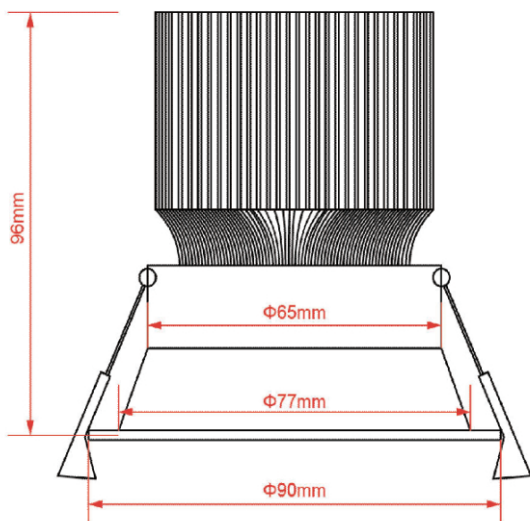

A-UNIQUE

ASIA UNIQUE LED LIGHTING CO., LTD

LED Downlight

AU02-DL
Series