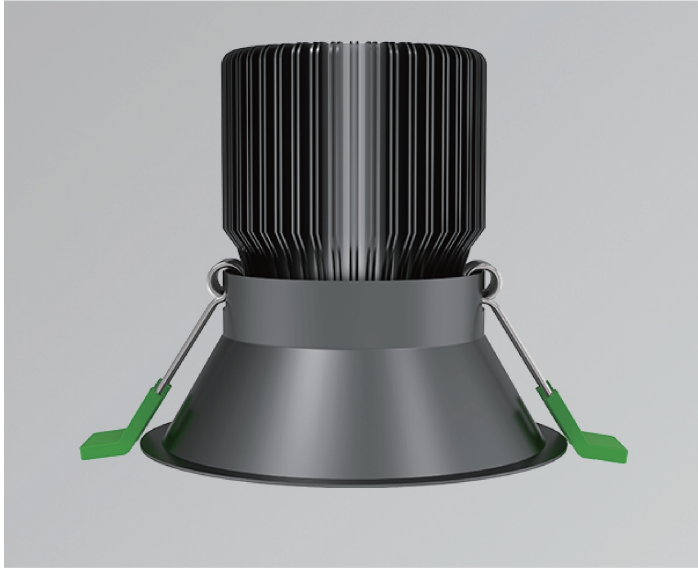

A-UNIQUE

ASIA UNIQUE LED LIGHTING CO., LTD

LED Downlight

AU02-DL
Series

General Features:

- Deep recessed fitting, distinctive design
- Low Glare downlight with superb soft light
- Tilttable fitting, can adjust lighting angle
- 90Ra led chip is available if required
- 3-CCT in one is available if required
- Flicker free dimming driver available if required
- IES report available
- SAA, C-tick, CE and RoHS approved
- 3 years warranty

Technical Specifications

Model No.	AU02-DL10W-HRF	AU02-DL13W-HRF	AU02-DL10W-HLF	AU02-DL10W-HLF
Dimension(mm)	Ø90*96mm	Ø90*96mm	Ø90*96mm	Ø90*96mm
Cutout(mm)	77	77	77	77
Wattage(w)	10W	13W	10W	13W
Input Voltage(v)	AC200~240V			
Light Source	COB			
SDCM	<6			
CCT(K)	1 CCT	2700K/3000K/4000K/5000K//6000K/6500K		
	3 CCT	2700K-4000K-6500K or 3000K-4000K-6000K		
Luminous Flux (lm)±5%	750	975	750	975
CRI	>80Ra or >90Ra			
Beam Angle(°)	24/38/45/60°			
Dimming option	Yes			
Protection Class	Class II			
Degree of protection(IP)	IP20			
Material	Trim	Aluminum		
	Heat-sink	Aluminum		
Trim Colour	White/Black			
L70	>54000Hrs			
Operation Temp.(°C)	-20~ 45°C			
Installation	Recessed			
Certificates	CE, RoHS, SAA & C-tick			
Warranty	3 Years			

Installation Instructions

1. Open a hole according to the cutout size of led downlight.

2. Use screw-driver to open the driver terminal cover, feed the main AC wire L. N. in terminal block respectively, then fix the cover back.

3. Connect the downlight with driver, hold back the spring clip then push the downlight into the hole.

4. Make sure the downlight fixed tightly in ceiling, turn on the power.

* For the product with 3-color Selection, please select the light color(WW/CW/DL)before installation.