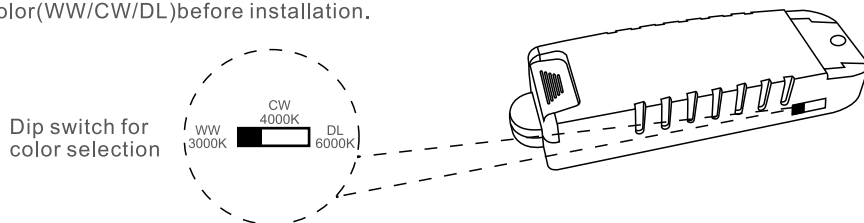

Technical Specifications

Model No.	AU02-DL10W-HRF	AU02-DL13W-HRF	AU02-DL10W-HLF	AU02-DL10W-HLF
Dimension(mm)	Ø90*96mm	Ø90*96mm	Ø90*96mm	Ø90*96mm
Cutout(mm)	77	77	77	77
Wattage(w)	10W	13W	10W	13W
Input Voltage(v)	AC200~240V			
Light Source	COB			
SDCM	<6			
CCT(K)	1 CCT	2700K/3000K/4000K/5000K//6000K/6500K		
	3 CCT	2700K-4000K-6500K or 3000K-4000K-6000K		
Luminous Flux (lm)±5%	750	975	750	975
CRI	>80Ra or >90Ra			
Beam Angle(°)	24/38/45/60°			
Dimming option	Yes			
Protection Class	Class II			
Degree of protection(IP)	IP20			
Material	Trim	Aluminum		
	Heat-sink	Aluminum		
Trim Colour	White/Black			
L70	>54000Hrs			
Operation Temp.(°C)	-20~ 45°C			
Installation	Recessed			
Certificates	CE, RoHS, SAA & C-tick			
Warranty	3 Years			

Installation Instructions

1. Open a hole according to the cutout size of led downlight.

2. Use screw-driver to open the driver terminal cover, feed the main AC wire L. N. in terminal block respectively, then fix the cover back.

3. Connect the downlight with driver, hold back the spring clip then push the downlight into the hole.

4. Make sure the downlight fixed tightly in ceiling, turn on the power.

* For the product with 3-color Selection, please select the light color(WW/CW/DL)before installation.