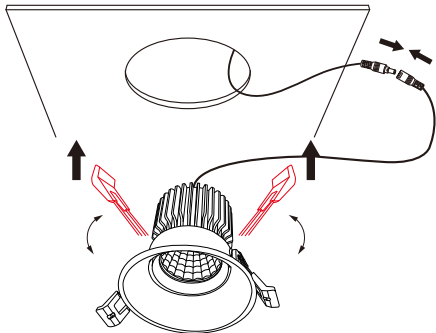

Technical Specifications

Model No.	AU02-DL10W-HRF	AU02-DL13W-HRF	AU02-DL10W-HLF	AU02-DL10W-HLF
Dimension(mm)	Ø90*96mm	Ø90*96mm	Ø90*96mm	Ø90*96mm
Cutout(mm)	77	77	77	77
Wattage(w)	10W	13W	10W	13W
Input Voltage(v)	AC200~240V			
Light Source	COB			
SDCM	<6			
CCT(K)	1 CCT	2700K/3000K/4000K/5000K//6000K/6500K		
	3 CCT	2700K-4000K-6500K or 3000K-4000K-6000K		
Luminous Flux (lm)±5%	750	975	750	975
CRI	>80Ra or >90Ra			
Beam Angle(°)	24/38/45/60°			
Dimming option	Yes			
Protection Class	Class II			
Degree of protection(IP)	IP20			
Material	Trim	Aluminum		
	Heat-sink	Aluminum		
Trim Colour	White/Black			
L70	>54000Hrs			
Operation Temp.(°C)	-20~ 45°C			
Installation	Recessed			
Certificates	CE, RoHS, SAA & C-tick			
Warranty	3 Years			

Installation Instructions

1. Open a hole according to the cutout size of led downlight.

2. Use screw-driver to open the driver terminal cover, feed the main AC wire L. N. in terminal block respectively, then fix the cover back.

3. Connect the downlight with driver, hold back the spring clip then push the downlight into the hole.

4. Make sure the downlight fixed tightly in ceiling, turn on the power.

* For the product with 3-color Selection, please select the light color(WW/CW/DL)before installation.