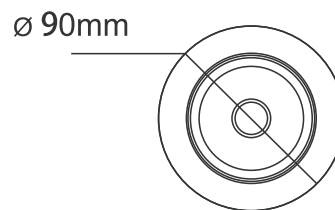

A-UNIQUE

ASIA UNIQUE LED LIGHTING CO., LTD

LED Downlight

AU02-DL
Series