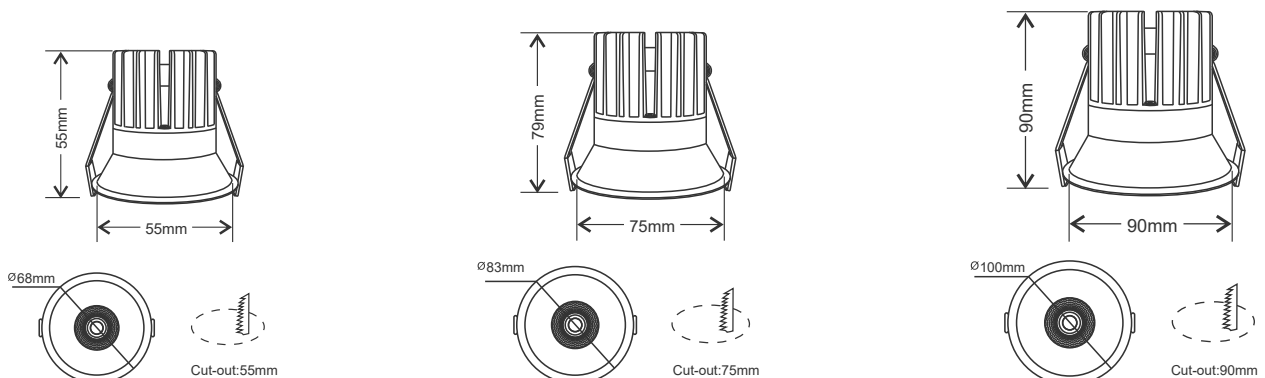

General Features

1. Simplify your life: It has a remote control function, you can directly control **brightness** and **color temperature** through **Tuya APP** on your phone. No monthly fees or Hub needed for this product.
2. Different **scene modes** (Night, Reading, Working, Leisure etc) for you to enjoy the lighting in your life.
3. **Timer / Countdown Setting**: You can set the lamp to turn on or off at any time you required or after a specific time.
4. **Group Control**: You can create a group for all your smart lamps and control them all in one command.
5. You can **share** the lamps with others to control them together.
6. Family management: You can **creat a home**, then add home members and manage them.
7. **Smart voice control**: No hub required, works great with **Alexa**, **Google Home** and **SmartThings** etc Intelligent speakers, you can easily turn on/off the lamp and adjust the CCT with just your voice.