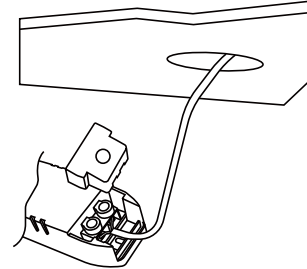

2. Use screw-driver to open the driver terminal cover, feed the main AC wire L. N. in terminal bock respectively, then fix the cover back.