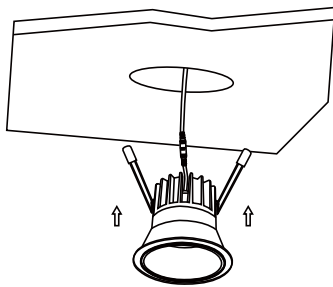

3. Connect the downlight with driver, hold back the spring clip then push the downlight into the hole.