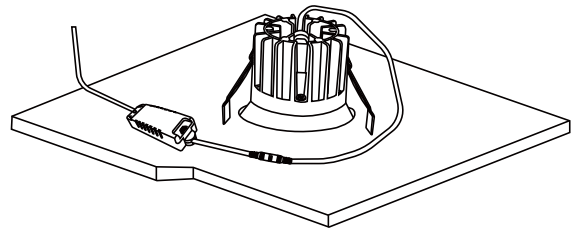

4. Make sure the downlight fixed tightly in ceiling, turn on the power.