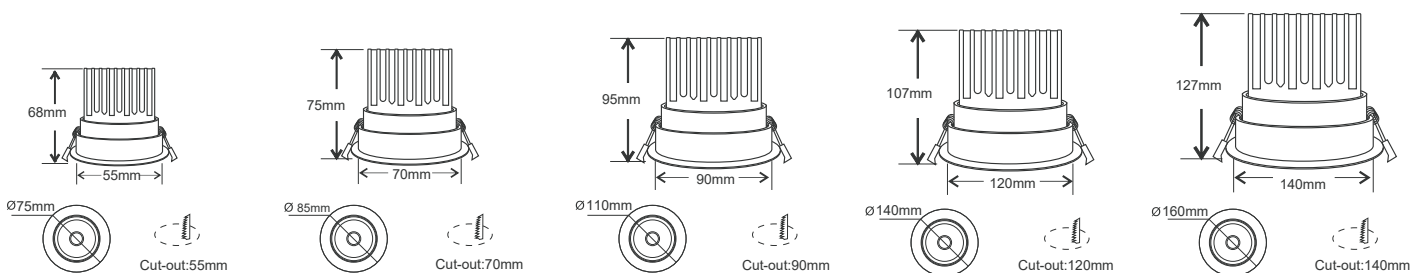

General Features

1. Simplify your life: It has a remote control function, you can directly control **brightness** and **color temperature** through **Tuya APP** on your phone. No monthly fees or Hub needed for this product.
2. Different **scene modes** (Night, Reading, Working, Leisure etc) for you to enjoy the lighting in your life.
3. **Timer** / Countdown Setting: You can set the lamp to turn on or off at any time you required or after a specific time.
4. **Group Control**: You can create a group for all your smart lamps and control them all in one command.
5. You can **share** the lamps with others to control them together.
6. Family management: You can **creat a home**, then add home members and manage them.
7. **Smart voice control**: No hub required, works great with **Alexa**, **Google Home** and **SmartThings** etc Intelligent speakers, you can easily turn on/off the lamp and adjust the CCT with just your voice.