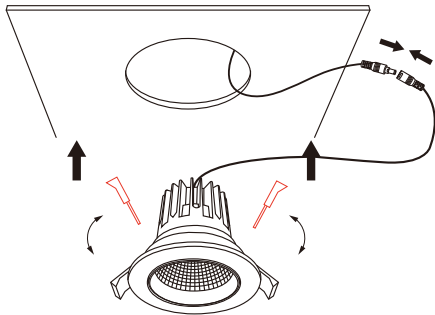

Technical Specifications

Model No.	AU23- DL7W55XX	AU23- DL7W70XX	AU23- DL10W70XX	AU23- DL12W90XX	AU23-DL15W90XX
Dimension(mm)	Ø70*H65	Ø85*H75	Ø85*H75	Ø110*H95	Ø110*H95
Cutout(mm)	55	70	70	90	90
Wattage(w)	7W	7W	10W	12W	15W
Input Voltage(v)	AC220~240V				
Light Source	COB				
SDCM	<6				
CCT(K)	1 CCT	2700K/3000K/4000K/5000K//6000K/6500K			
	3 CCT	2700K-4000K-6500K or 3000K-4000K-6000K			
Luminous Flux (lm)±5%	455-490	455-490	700-750	840-900	1050-1125
CRI	>80Ra or >90Ra optional				
Beam Angle(°)	15°/24°/38°/60°				
Dimming option	Yes, Tuya Dimming, Flicker Free				
Fire Rated	Not Available				
Protection Class	Class III				
Degree of protection(IP)	IP20				
Material	Trim	Aluminum			
	Heat-sink	Aluminum			
	Diffuser	PMMA			
Trim Color	white/black/silver/satin chrome				
L70	>54000Hrs				
Operation Temp.(°C)	-20~ 45°C				
Installation	recessed				
Certificates	CE, RoHS, SAA & C-tick				
Warranty	3 Years				

*Above datas are for downlights with flicker free led driver.

Installation Instructions

1. Open a hole according to the cutout size of led downlight.

2. Use screw-driver to open the driver terminal cover, feed the main AC wire L. N. in terminal block respectively, then fix the cover back.

3. Connect the downlight with driver, hold back the spring clip then push the downlight into the hole.

4. Make sure the downlight fixed tightly in ceiling, turn on the power.

Please Note:

- * Turn off and isolate the electrical supply before connecting this fitting to the building wires.
- * Must be installed, or connected by licenced electrician.
- * The Luminaires are intended for indoor use only.