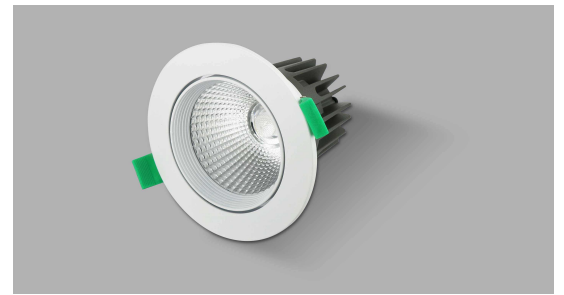

A-UNIQUE

ASIA UNIQUE LED LIGHTING CO., LTD

AU23 Low Glare LED Downlight Tuya Smart

AU23-DL Series

General Features

1. Simplify your life: It has a remote control function, you can directly control **brightness** and **color temperature** through **Tuya APP** on your phone. No monthly fees or Hub needed for this product.
2. Different **scene modes** (Night, Reading, Working, Leisure etc) for you to enjoy the lighting in your life.
3. **Timer** / Countdown Setting: You can set the lamp to turn on or off at any time you required or after a specific time.
4. **Group Control**: You can create a group for all your smart lamps and control them all in one command.
5. You can **share** the lamps with others to control them together.
6. Family management: You can **creat a home**, then add home members and manage them.
7. **Smart voice control**: No hub required, works great with **Alexa**, **Google Home** and **SmartThings** etc Intelligent speakers, you can easily turn on/off the lamp and adjust the CCT with just your voice.

General Features:

- Distinctive design, deep recess and trimless fitting
- Low Glare downlight with superb soft light glow
- Tiltable fitting, can adjust angle
- Flicker free Tuya dimming **Constant Current** led driver,
- 90Ra led chip and 3-CCT are available if required
- IP44 rated for the front, ideal for corridors, bathrooms, dining rooms and bedroom, etc.
- SAA, C-tick, CE and RoHS approved
- 3years warranty