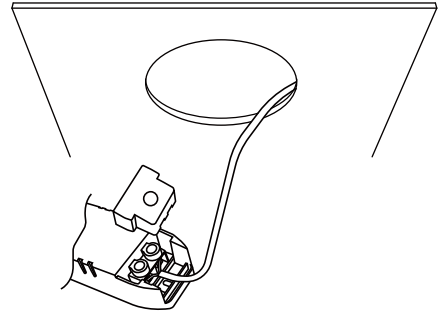

2. Use screw-driver to open the driver terminal cover, feed the main AC wire L. N. in terminal block respectively, then fix the cover back.